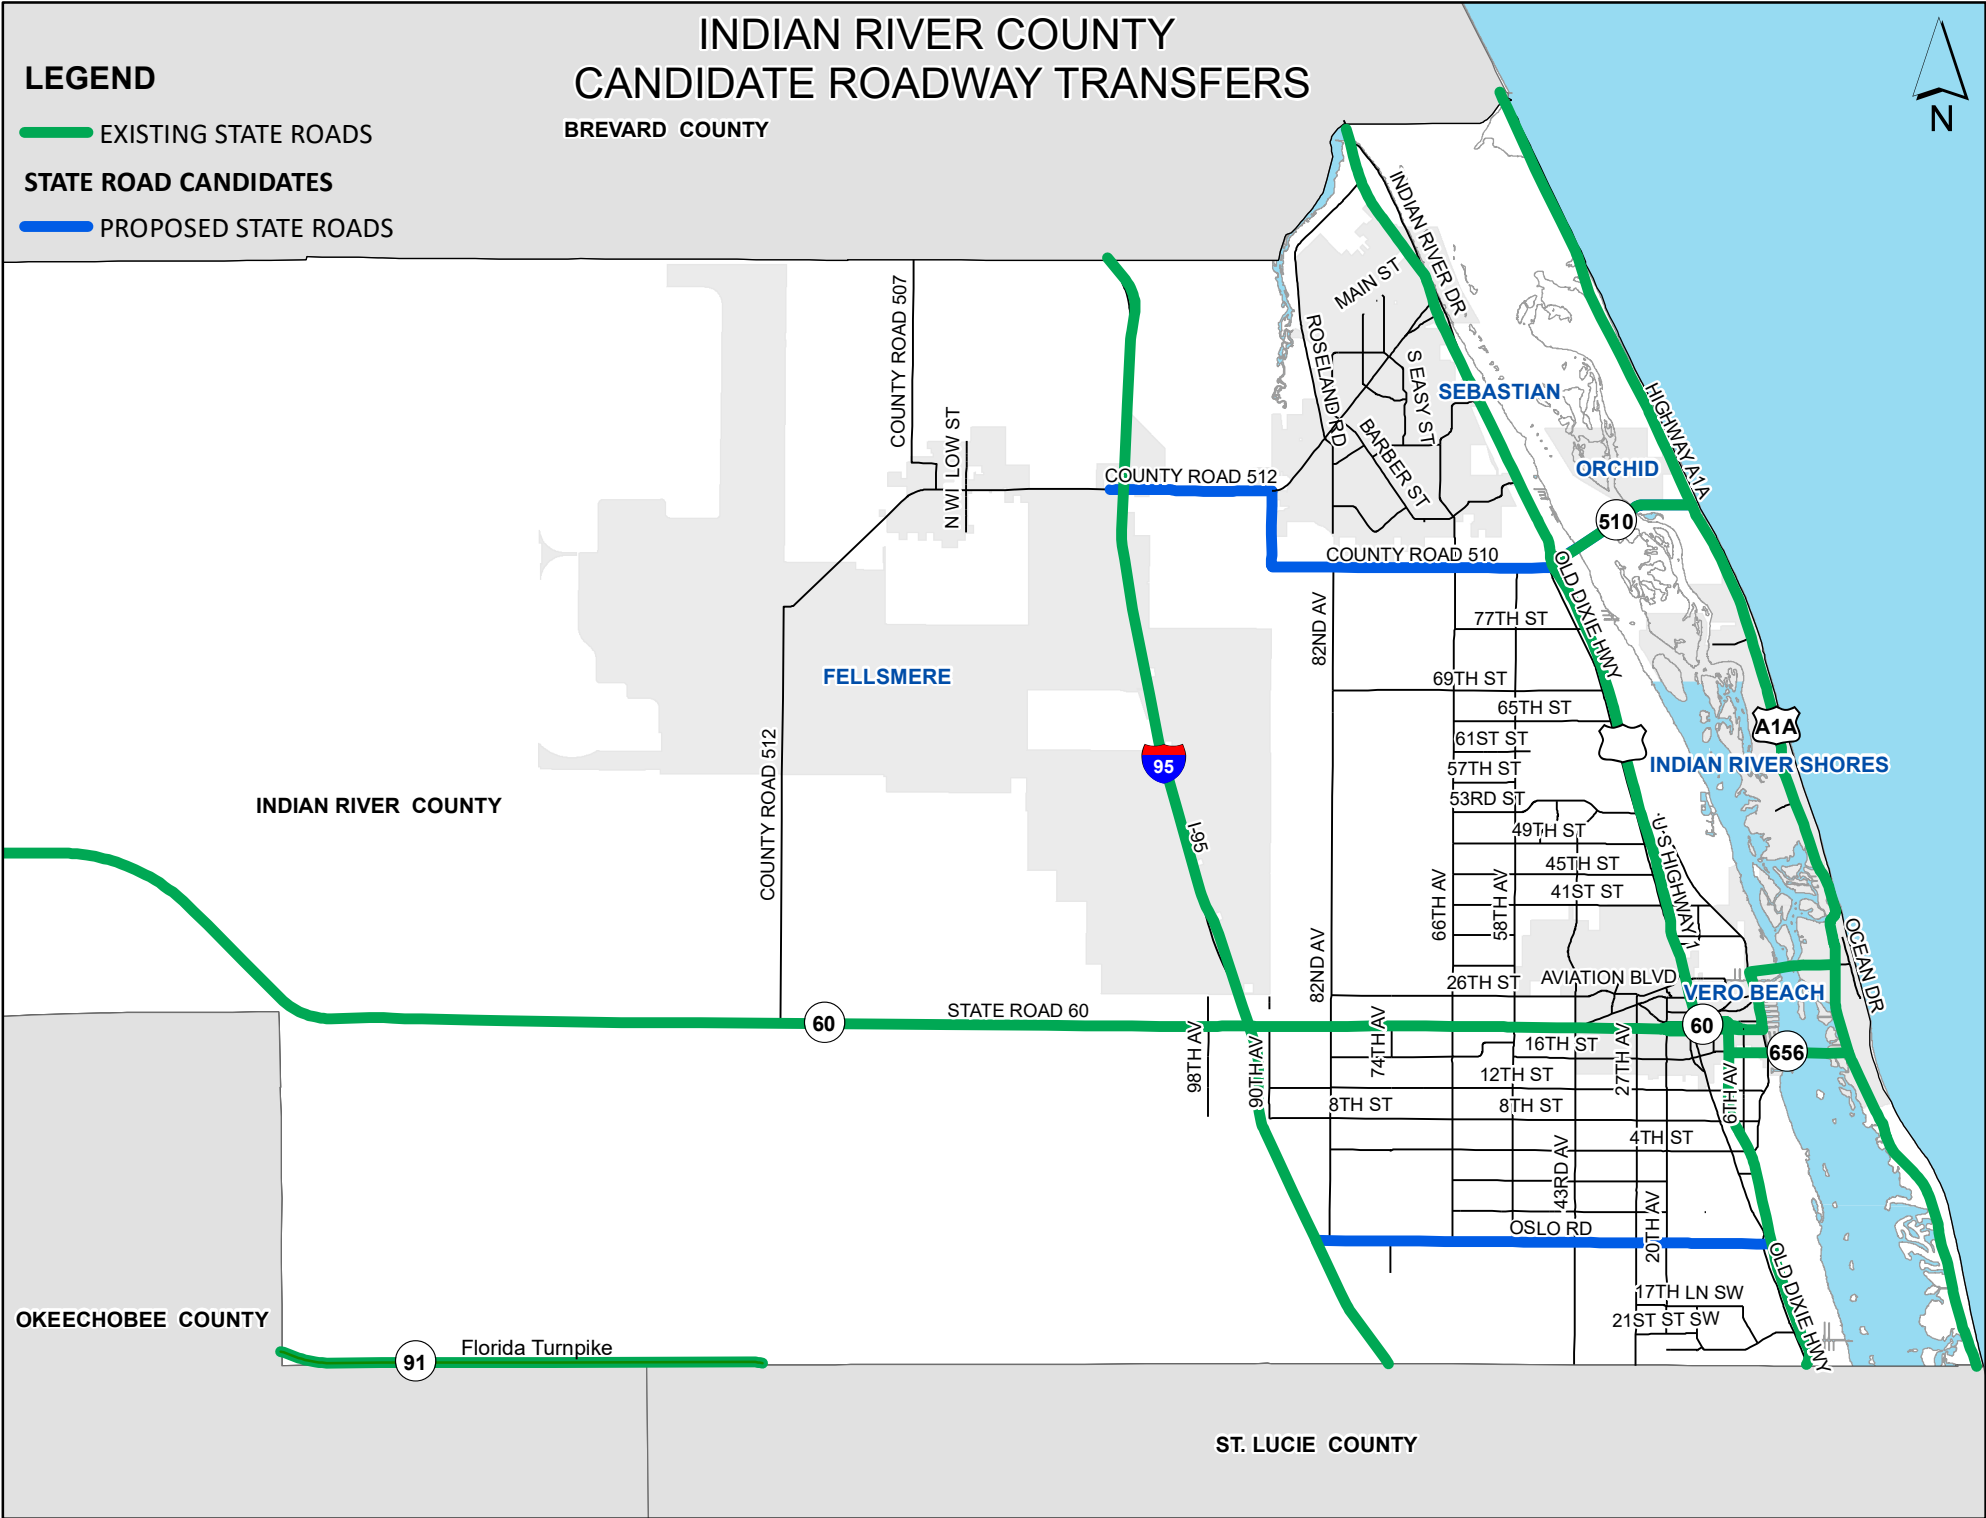

INDIAN RIVER COUNTY CANDIDATE ROADWAY TRANSFERS

BREVARD COUNTY

LEGEND

- EXISTING STATE ROADS
- STATE ROAD CANDIDATES
- PROPOSED STATE ROADS

INDIAN RIVER COUNTY

OKEECHOBEE COUNTY

ST. LUCIE COUNTY