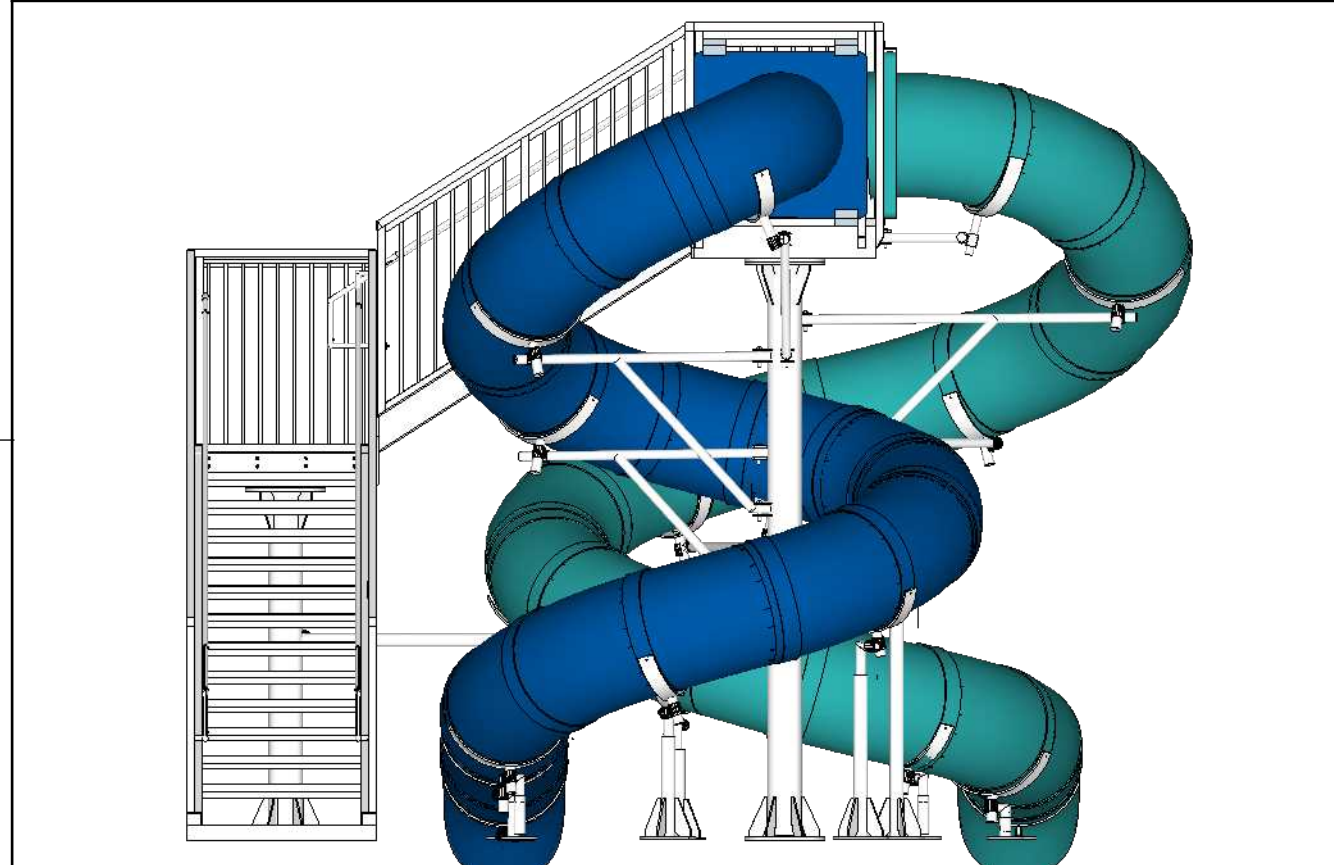

03S3.0

Project:
542-OS Pool Side Slide

Drawn By:
SJ

Date:

Drawing#:
0

REVISIONS

Version #:
0

Date:
0/0/0

Notes:
We recommend a professional installation by a qualified pool side slide installation company.

Page:
S3.0