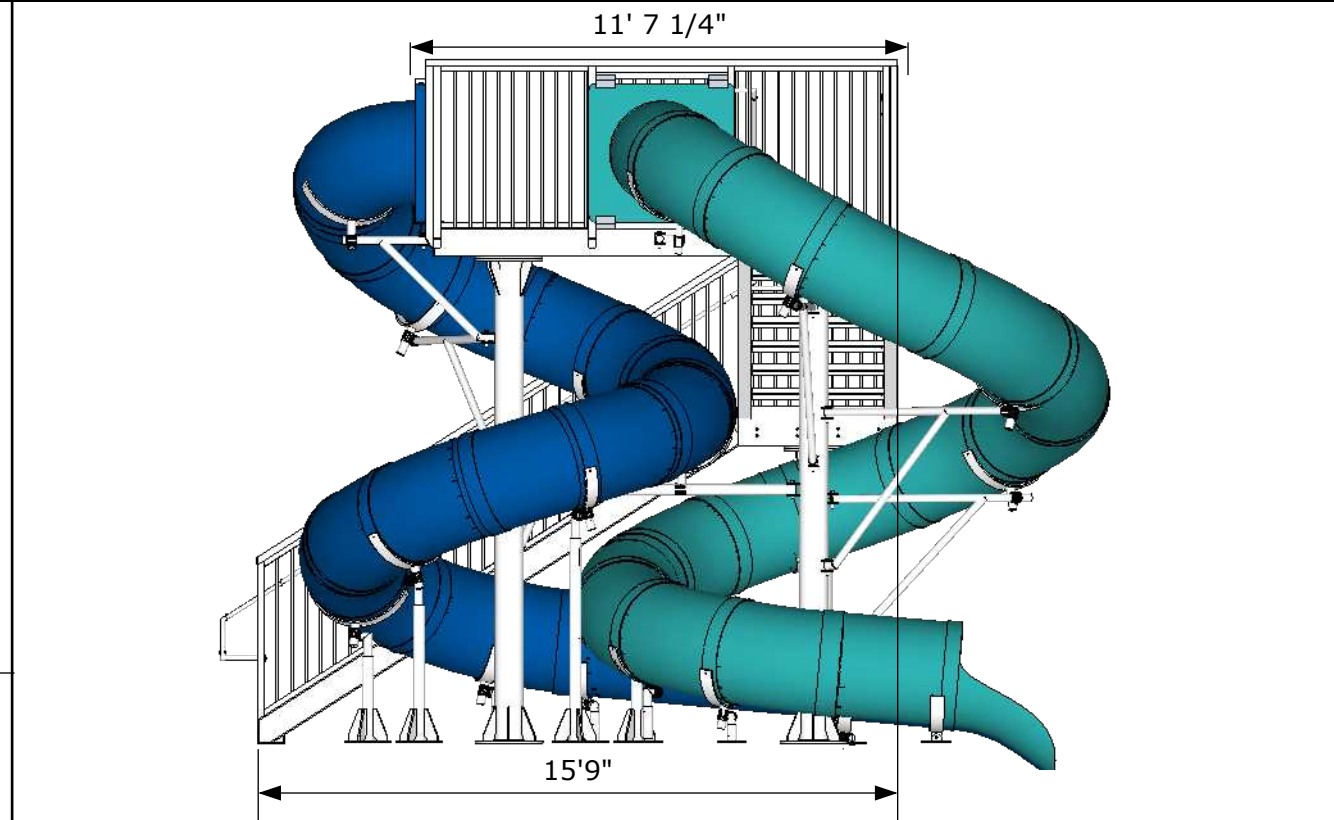

02S3.0

ELEVATION