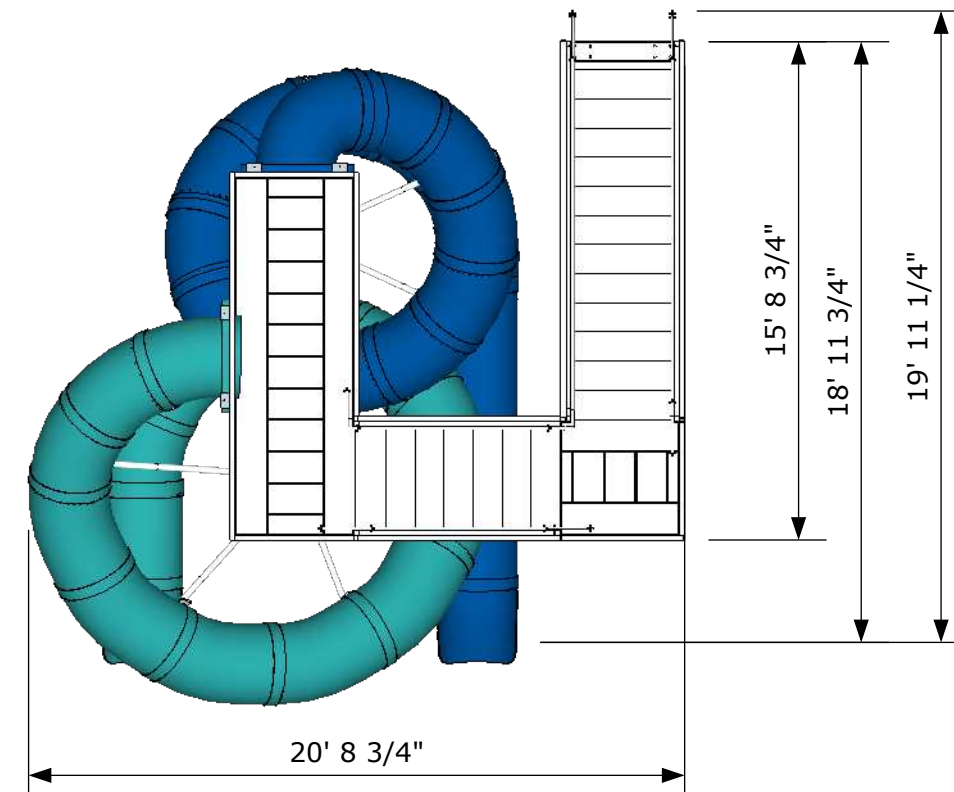

542-OS Pool Side Slide

Slide Details

Slide - Light Teal
 Slide - Blue
 Structure - White

01S2.0

ISOMETRIC VIEW

02S2.0

PLAN LAYOUT

03S2.0

ELEVATION

Perfect Settings

1100W 10th St. Ste B
 Columbia, TN 38401
 931-982-0240
 info@perfect-settings.com
 www.perfect-settings.com

Project:
 542-OS Pool Side Slide

Drawn By:
 SJ

Date:

Drawing#:
 0

REVISIONS