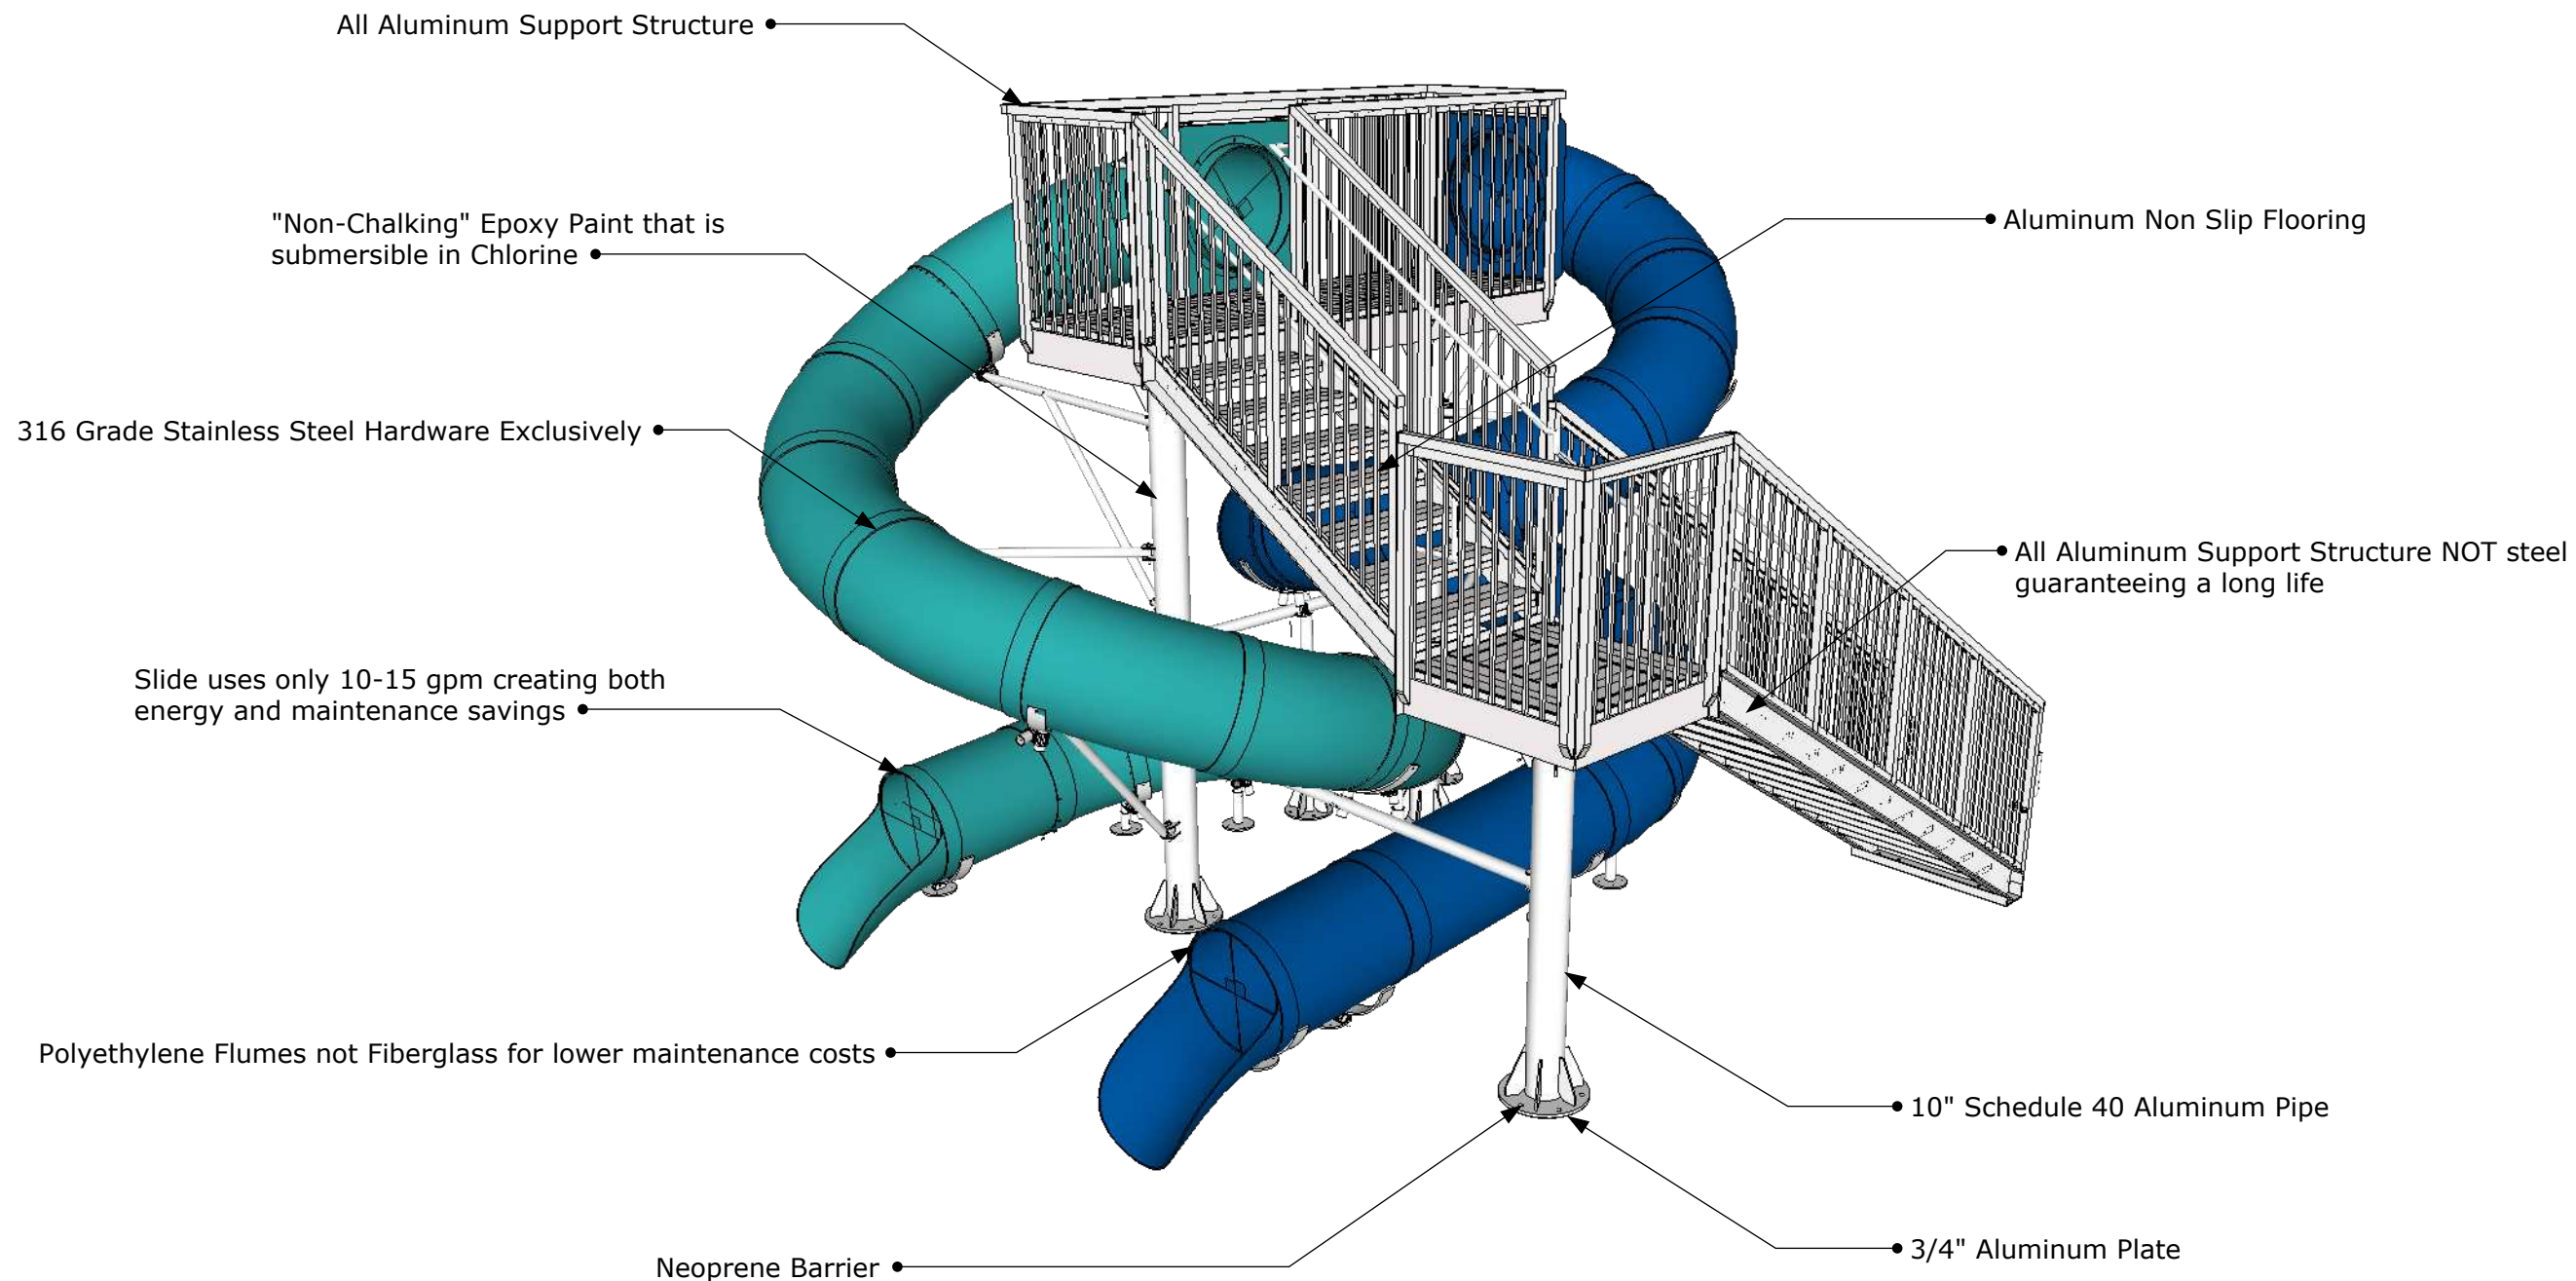

REVISIONS

Version #:
0

Date:
0/0/0

Notes:
We recommend a professional installation by a qualified pool side slide installation company.

Page:
S3.0

Perfect Settings Inc.

542-OS Pool Side Slide

The Support Structure is made entirely of Aluminum and 316 Grade Stainless Steel