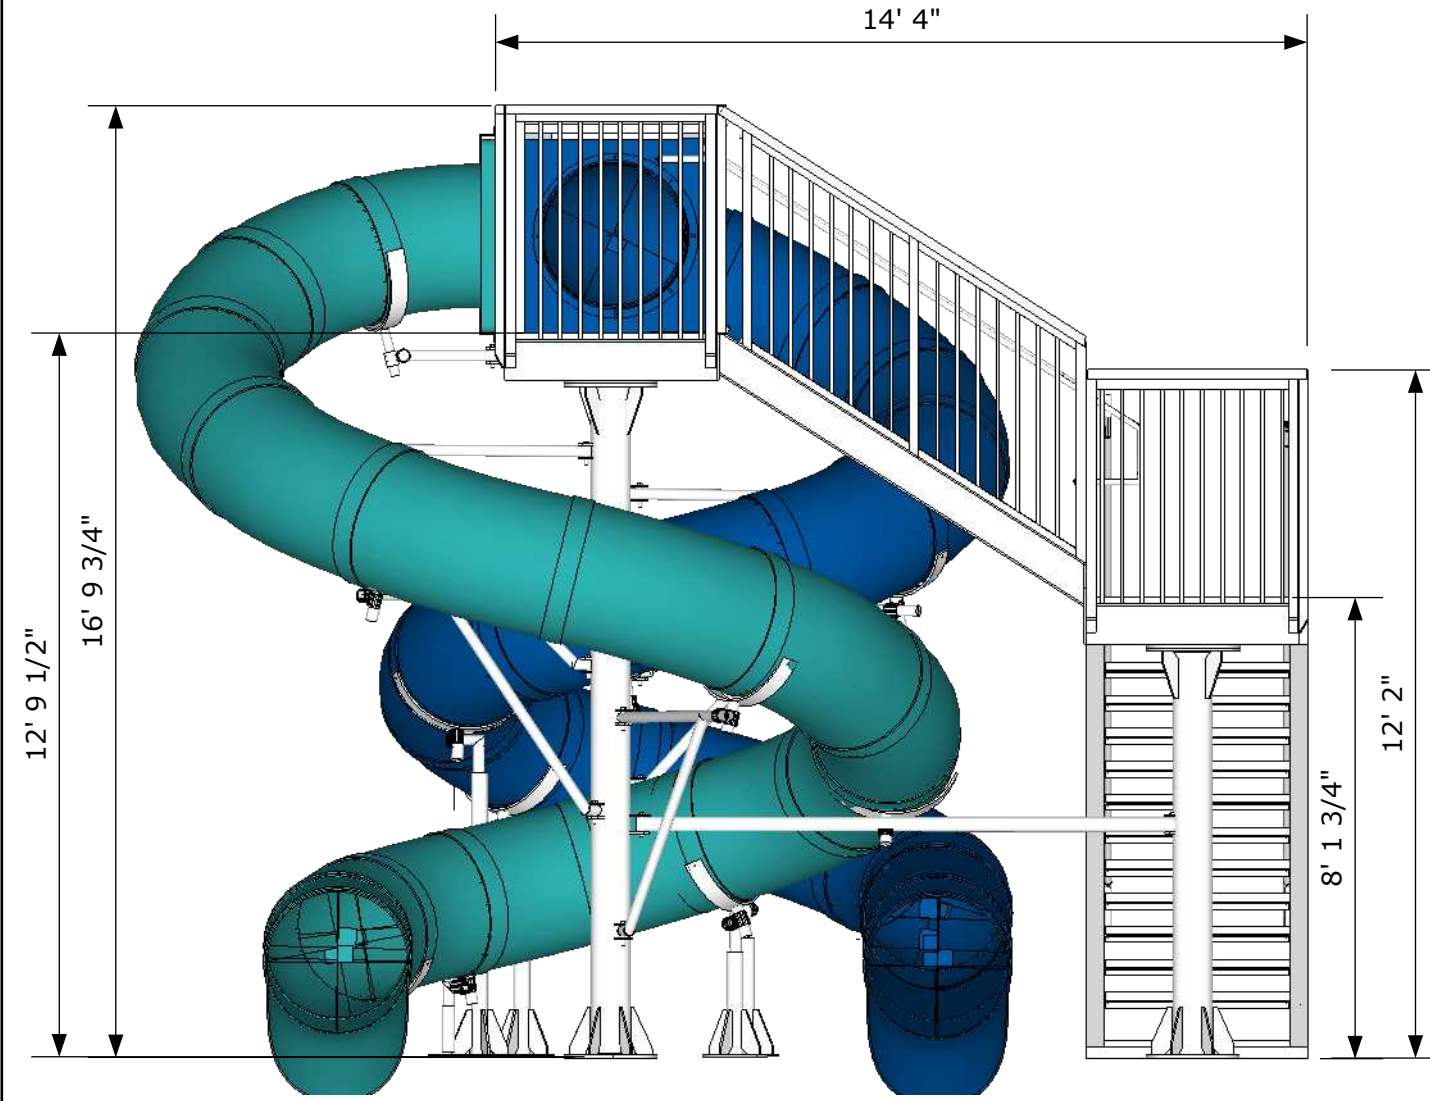

Version #:
 0

Date:
 0/0/0

Notes:
 We recommend a professional installation by a qualified pool side slide installation company.

Page:
 S2.0

Perfect Settings Inc.

542-OS Pool Side Slide

Perfect Settings
 1100W 10th St. Ste B
 Columbia, TN 38401
 931-982-0240
 info@perfect-settings.com
 www.perfect-settings.com