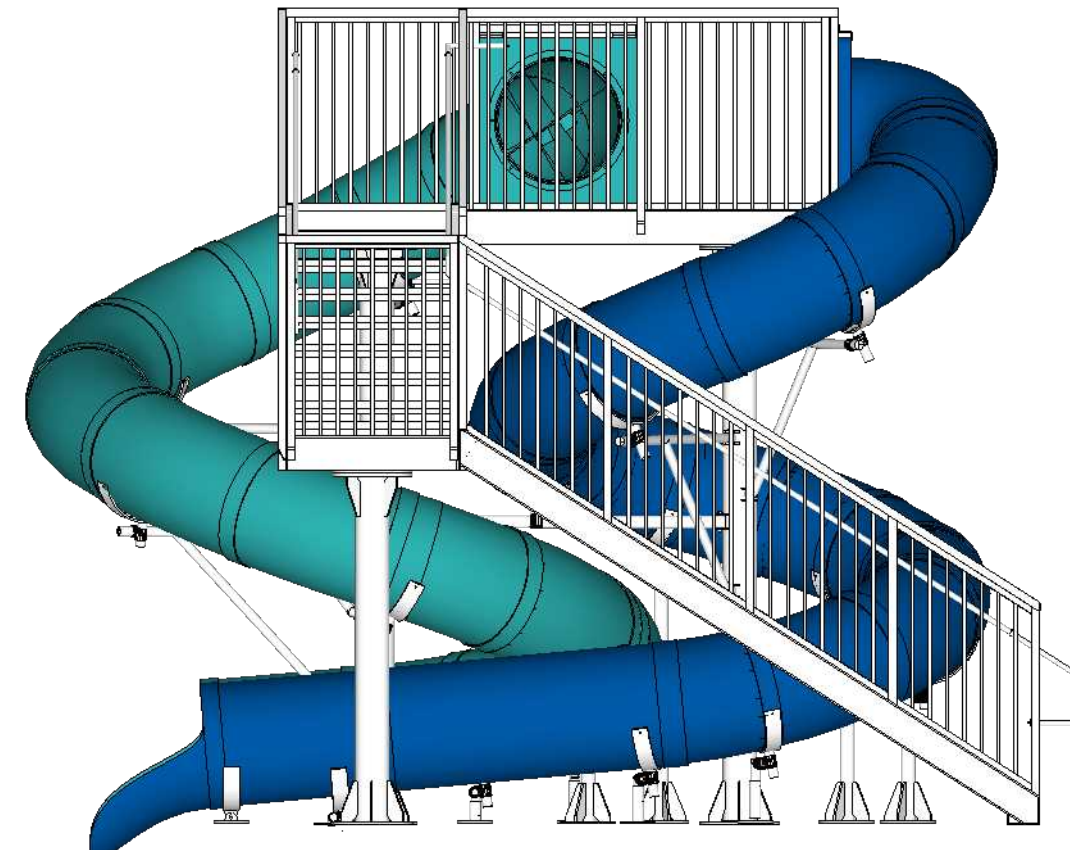

542-OS Pool Side Slide

Slide Details

Slide - Light Teal
 Slide - Blue
 Structure - White

01S2.0

ISOMETRIC VIEW

02S2.0

PLAN LAYOUT

03S2.0