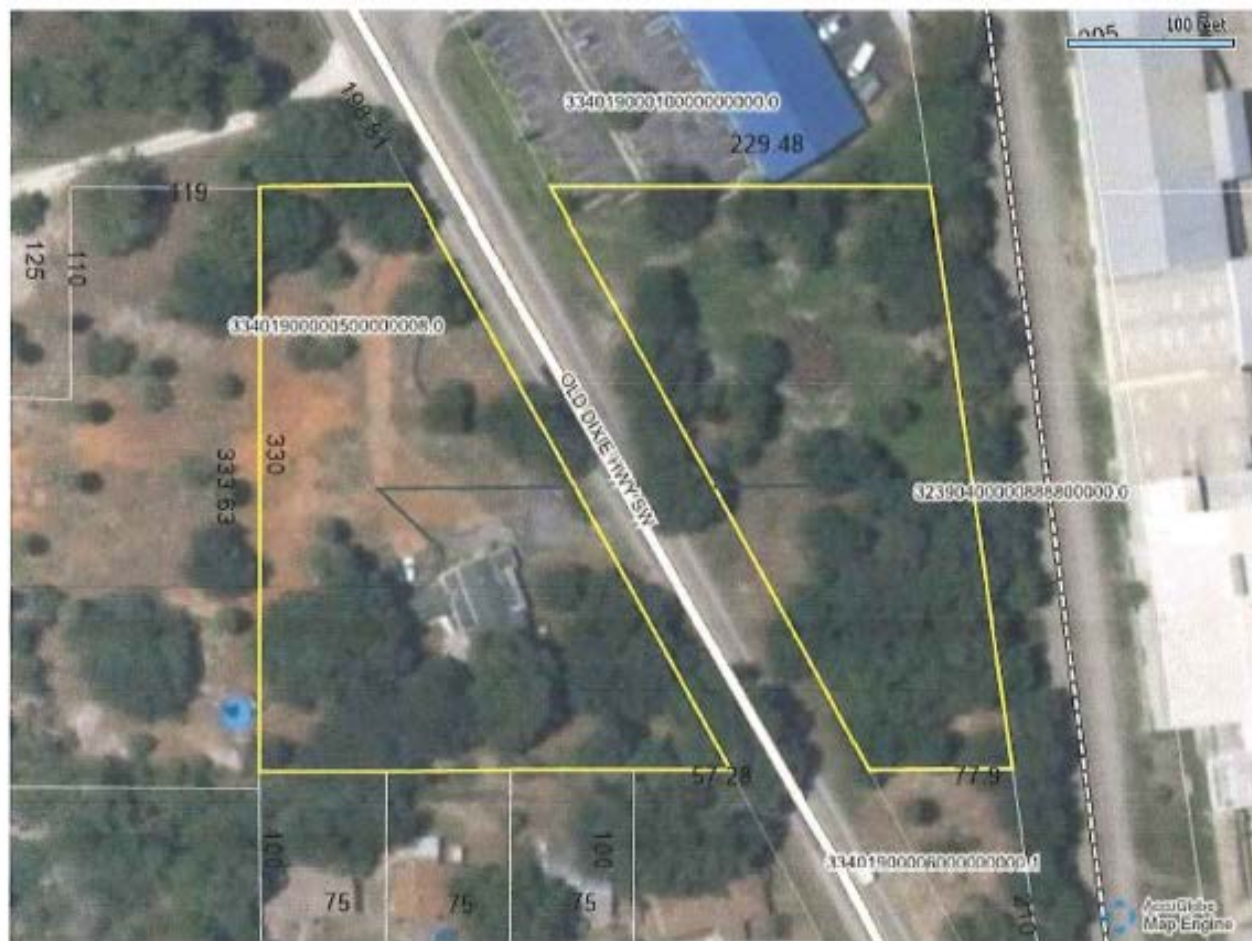

[Print](#) | [Back](#)

Indian River County, Florida Property Appraiser

ParcelID	OwnerName	PropertyAddress
334019000050000008.0	HALE ROBERT E &	695 OLD DIXIE HWY SW VERO BEACH, FL 32962

Notes