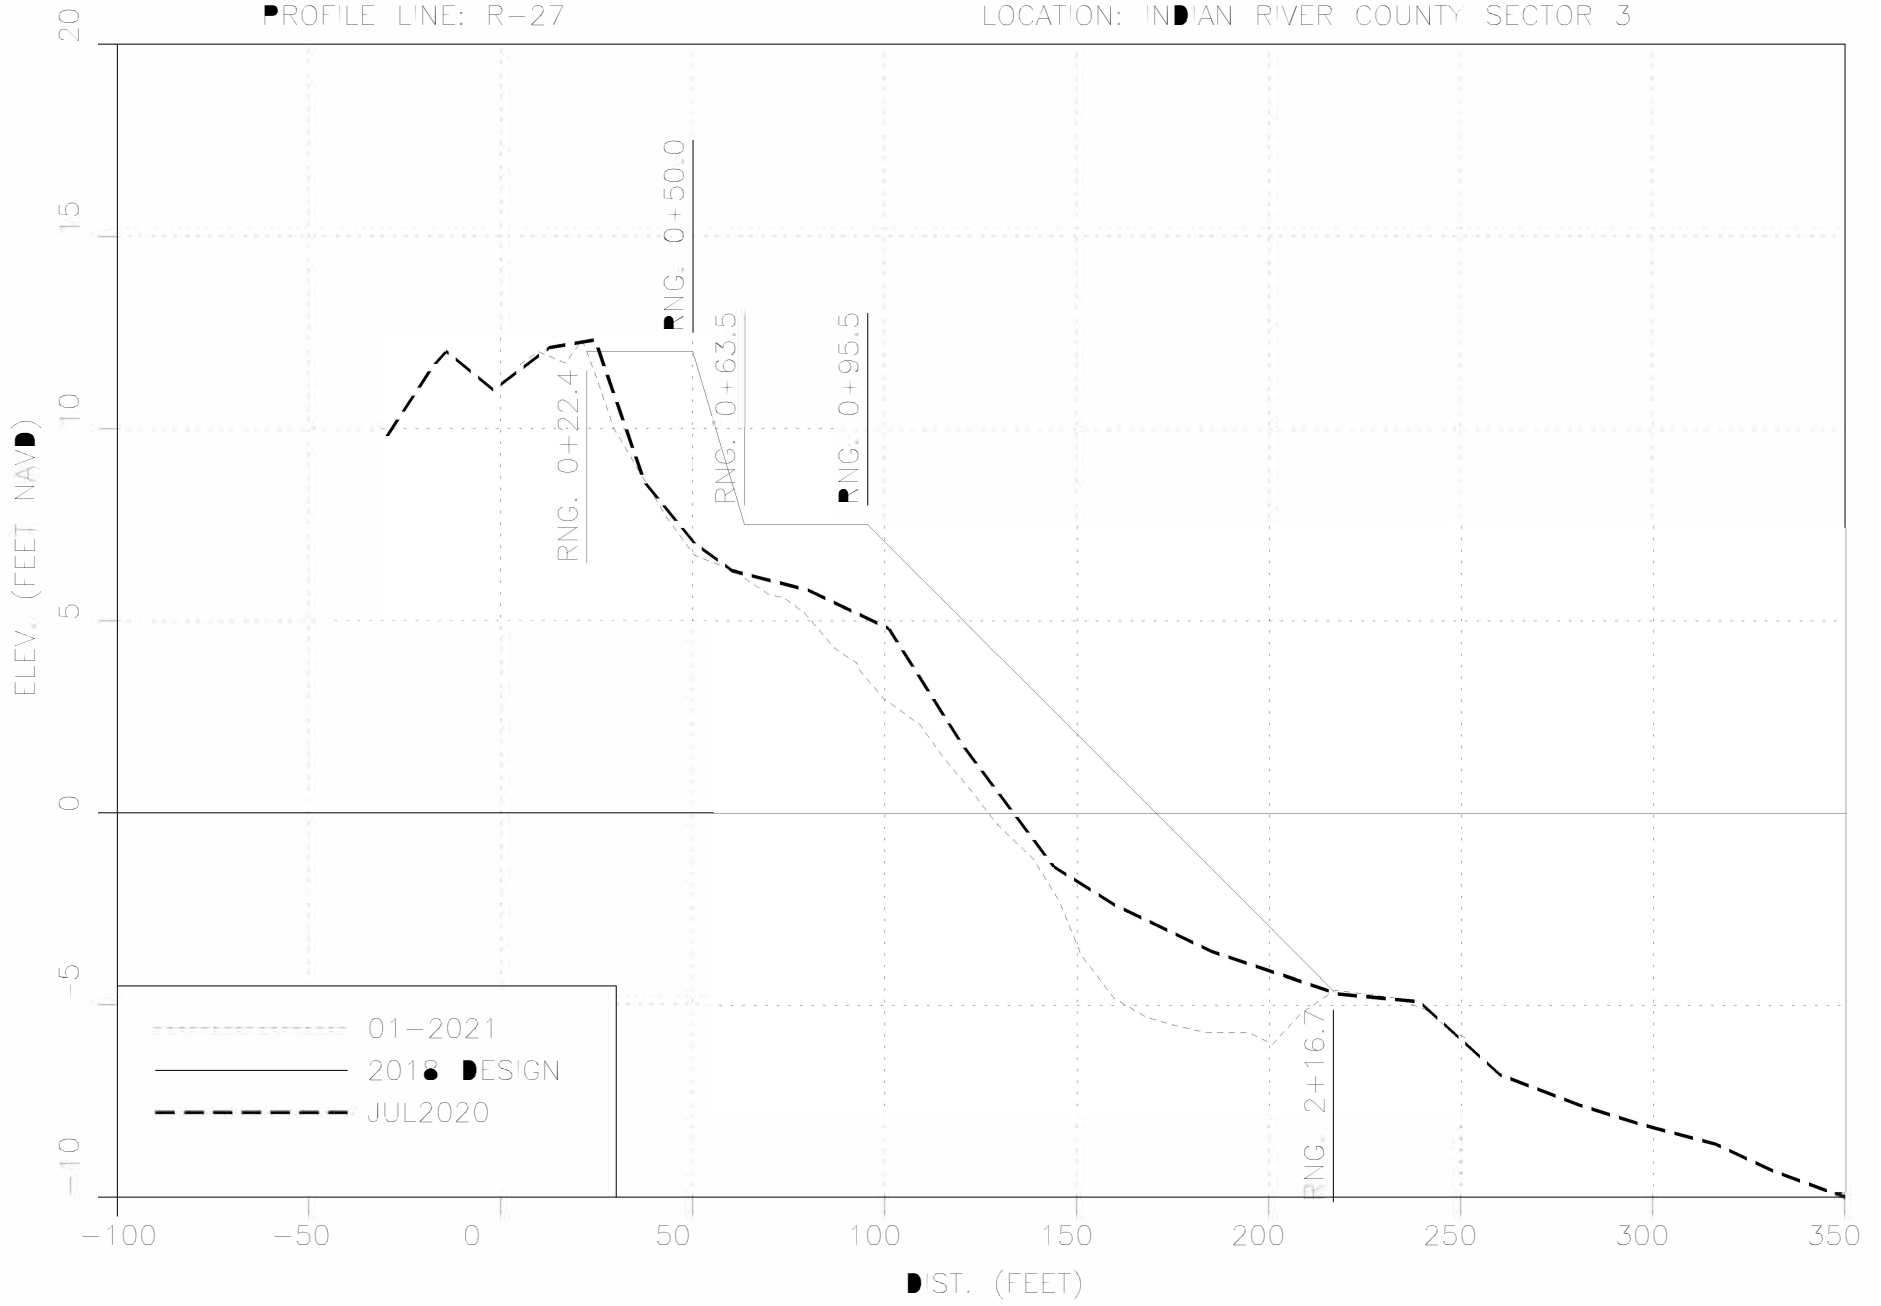

PROFILE LINE: R-22

LOCATION: INDIAN RIVER COUNTY SECTOR 3

PROFILE LINE: R-23

LOCATION: INDIAN RIVER COUNTY SECTOR 3

PROFILE LINE: R-24

LOCATION: INDIAN RIVER COUNTY SECTOR 3

PROFILE LINE: R-25

LOCATION: INDIAN RIVER COUNTY SECTOR 3

PROFILE LINE: R-26

LOCATION: INDIAN RIVER COUNTY SECTOR 3

PROFILE LINE: R-27

LOCATION: INDIAN RIVER COUNTY SECTOR 3

PROFILE LINE: R-28

LOCATION: INDIAN RIVER COUNTY SECTOR 3

LOCATION: INDIAN RIVER COUNTY SECTOR 3

PROFILE LINE: R-2