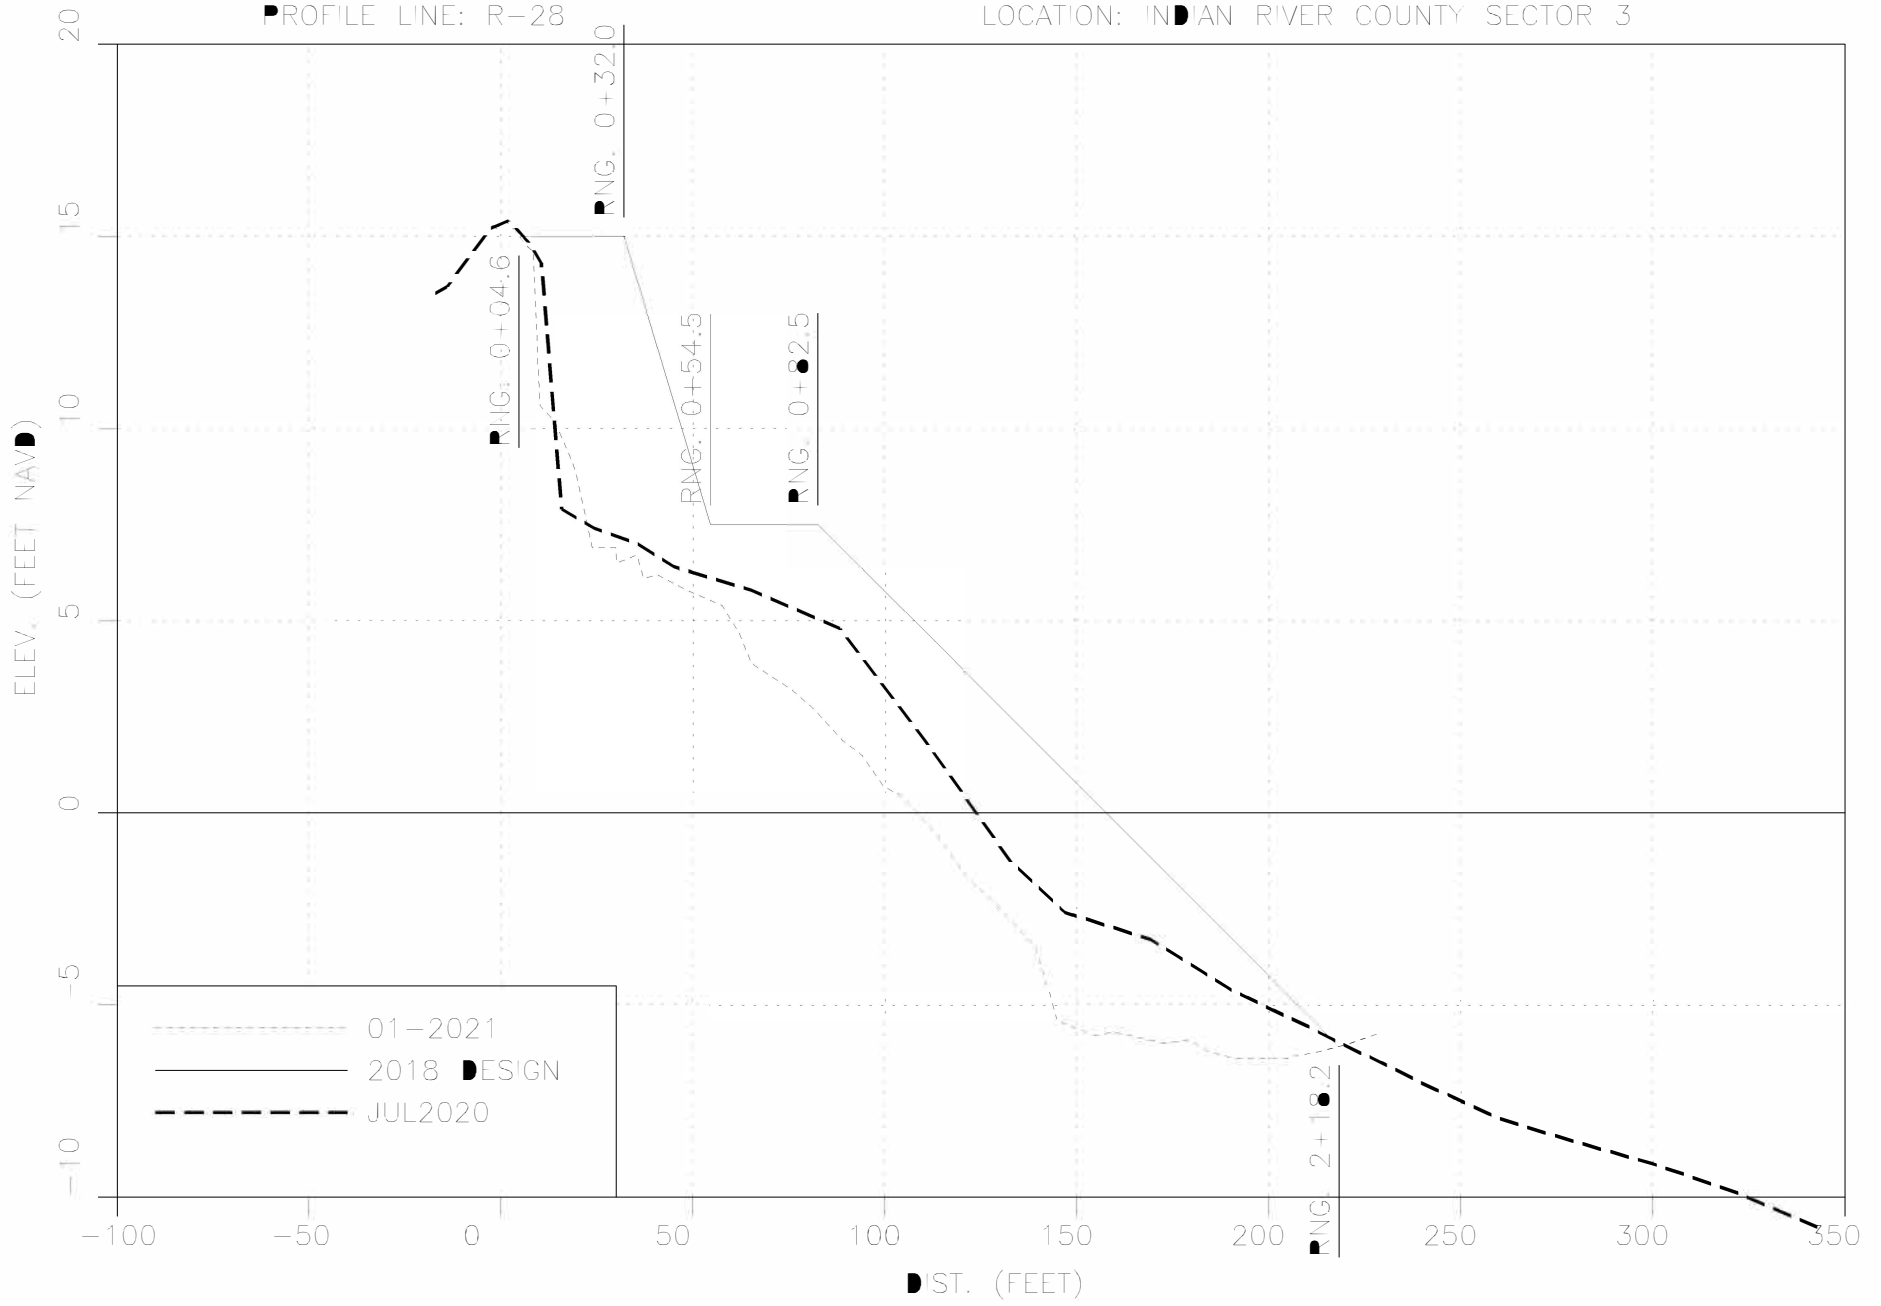

PROFILE LINE: R-22

LOCATION: INDIAN RIVER COUNTY SECTOR 3

PROFILE LINE: R-23

LOCATION: INDIAN RIVER COUNTY SECTOR 3

PROFILE LINE: R-24

LOCATION: INDIAN RIVER COUNTY SECTOR 3

PROFILE LINE: R-25

LOCATION: INDIAN RIVER COUNTY SECTOR 3

PROFILE LINE: R-26

LOCATION: INDIAN RIVER COUNTY SECTOR 3

PROFILE LINE: R-27

LOCATION: INDIAN RIVER COUNTY SECTOR 3

PROFILE LINE: R-28

LOCATION: INDIAN RIVER COUNTY SECTOR 3

LOCATION: INDIAN RIVER COUNTY SECTOR 3

PROFILE LINE: R-2