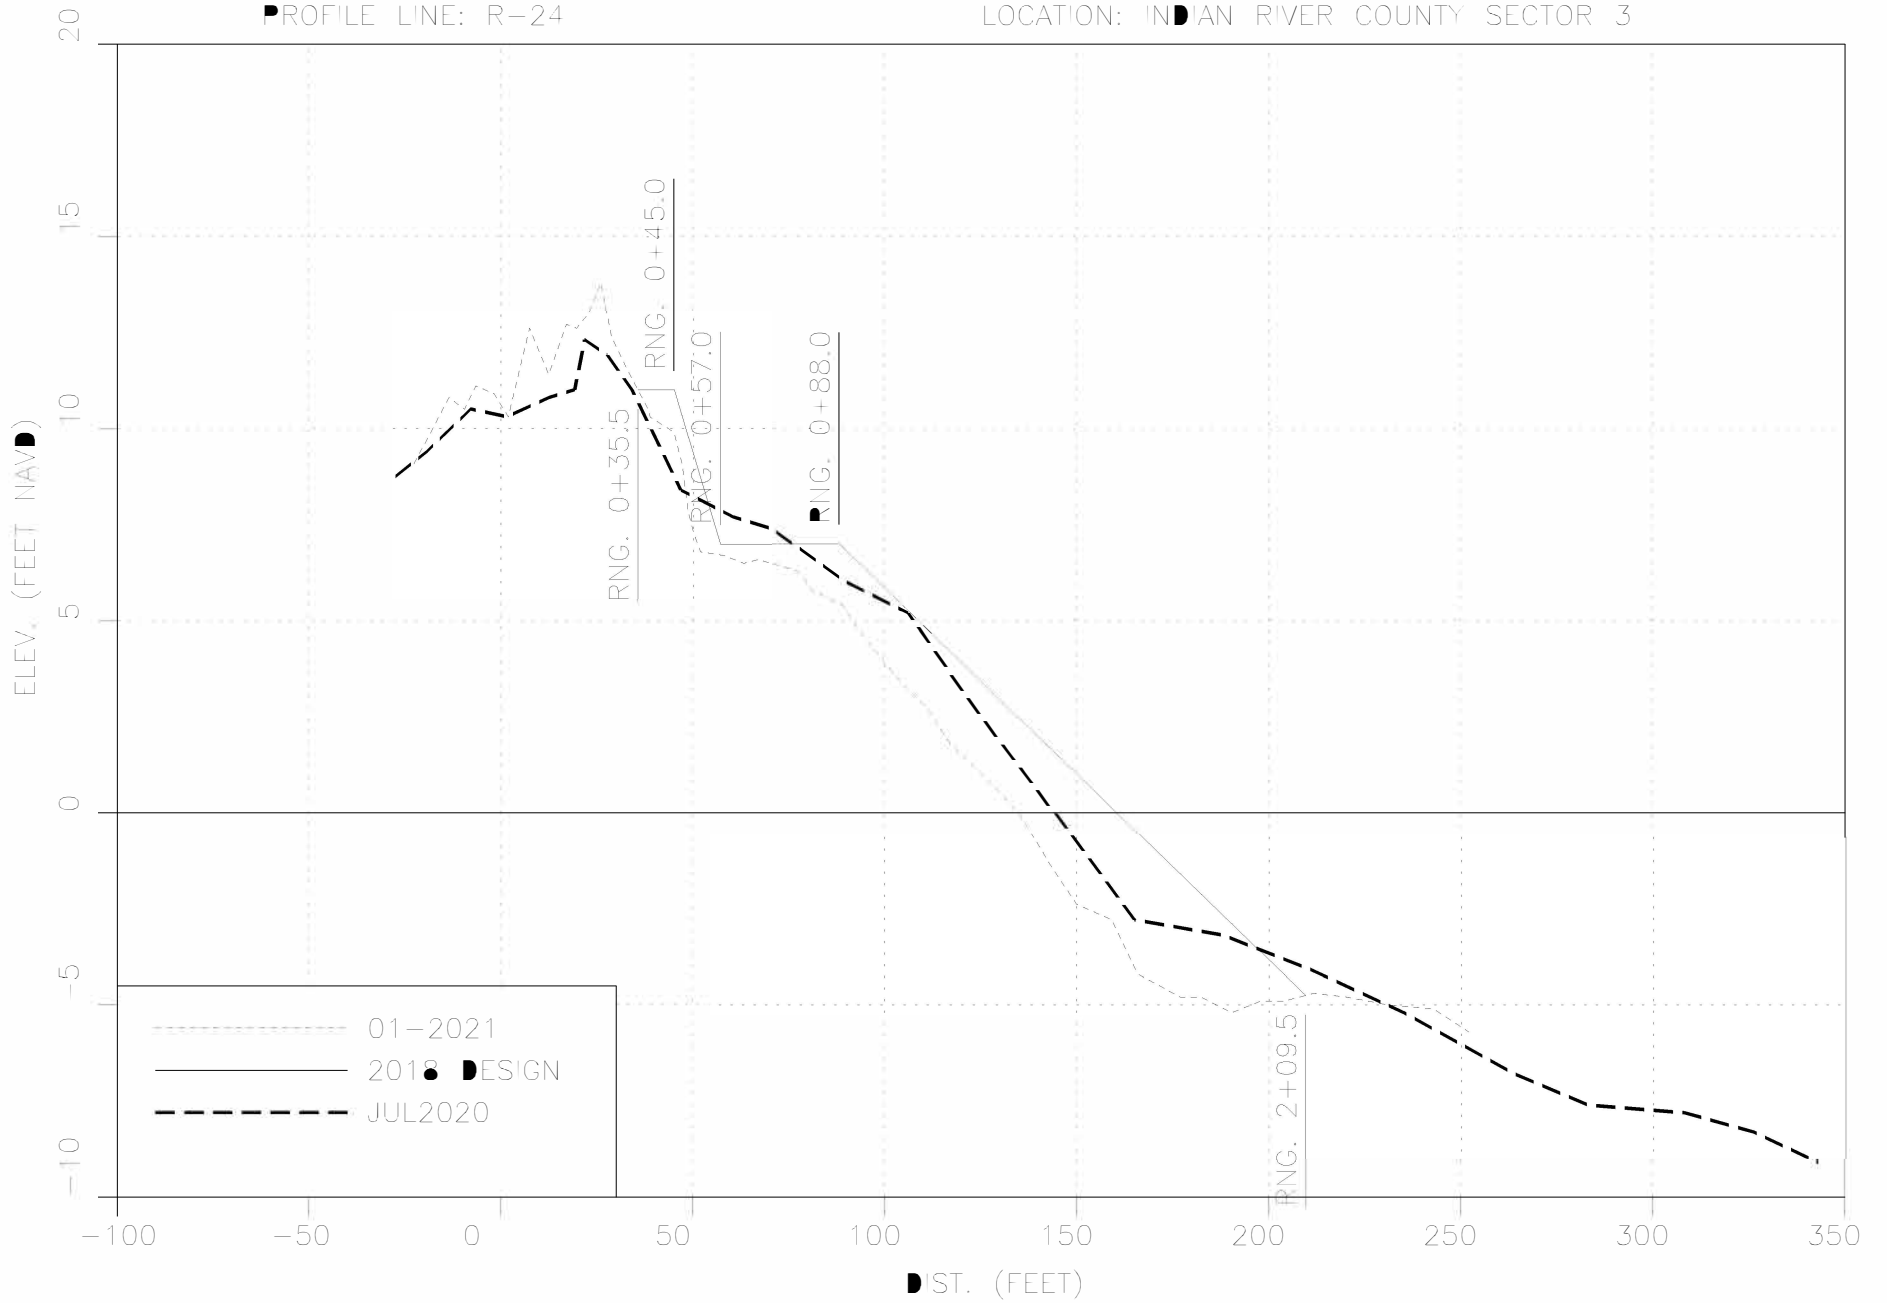

PROFILE LINE: R-22

LOCATION: INDIAN RIVER COUNTY SECTOR 3

PROFILE LINE: R-23

LOCATION: INDIAN RIVER COUNTY SECTOR 3

PROFILE LINE: R-24

LOCATION: INDIAN RIVER COUNTY SECTOR 3

PROFILE LINE: R-25

LOCATION: INDIAN RIVER COUNTY SECTOR 3

PROFILE LINE: R-26

LOCATION: INDIAN RIVER COUNTY SECTOR 3

PROFILE LINE: R-27

LOCATION: INDIAN RIVER COUNTY SECTOR 3

PROFILE LINE: R-28

LOCATION: INDIAN RIVER COUNTY SECTOR 3

LOCATION: INDIAN RIVER COUNTY SECTOR 3

PROFILE LINE: R-2