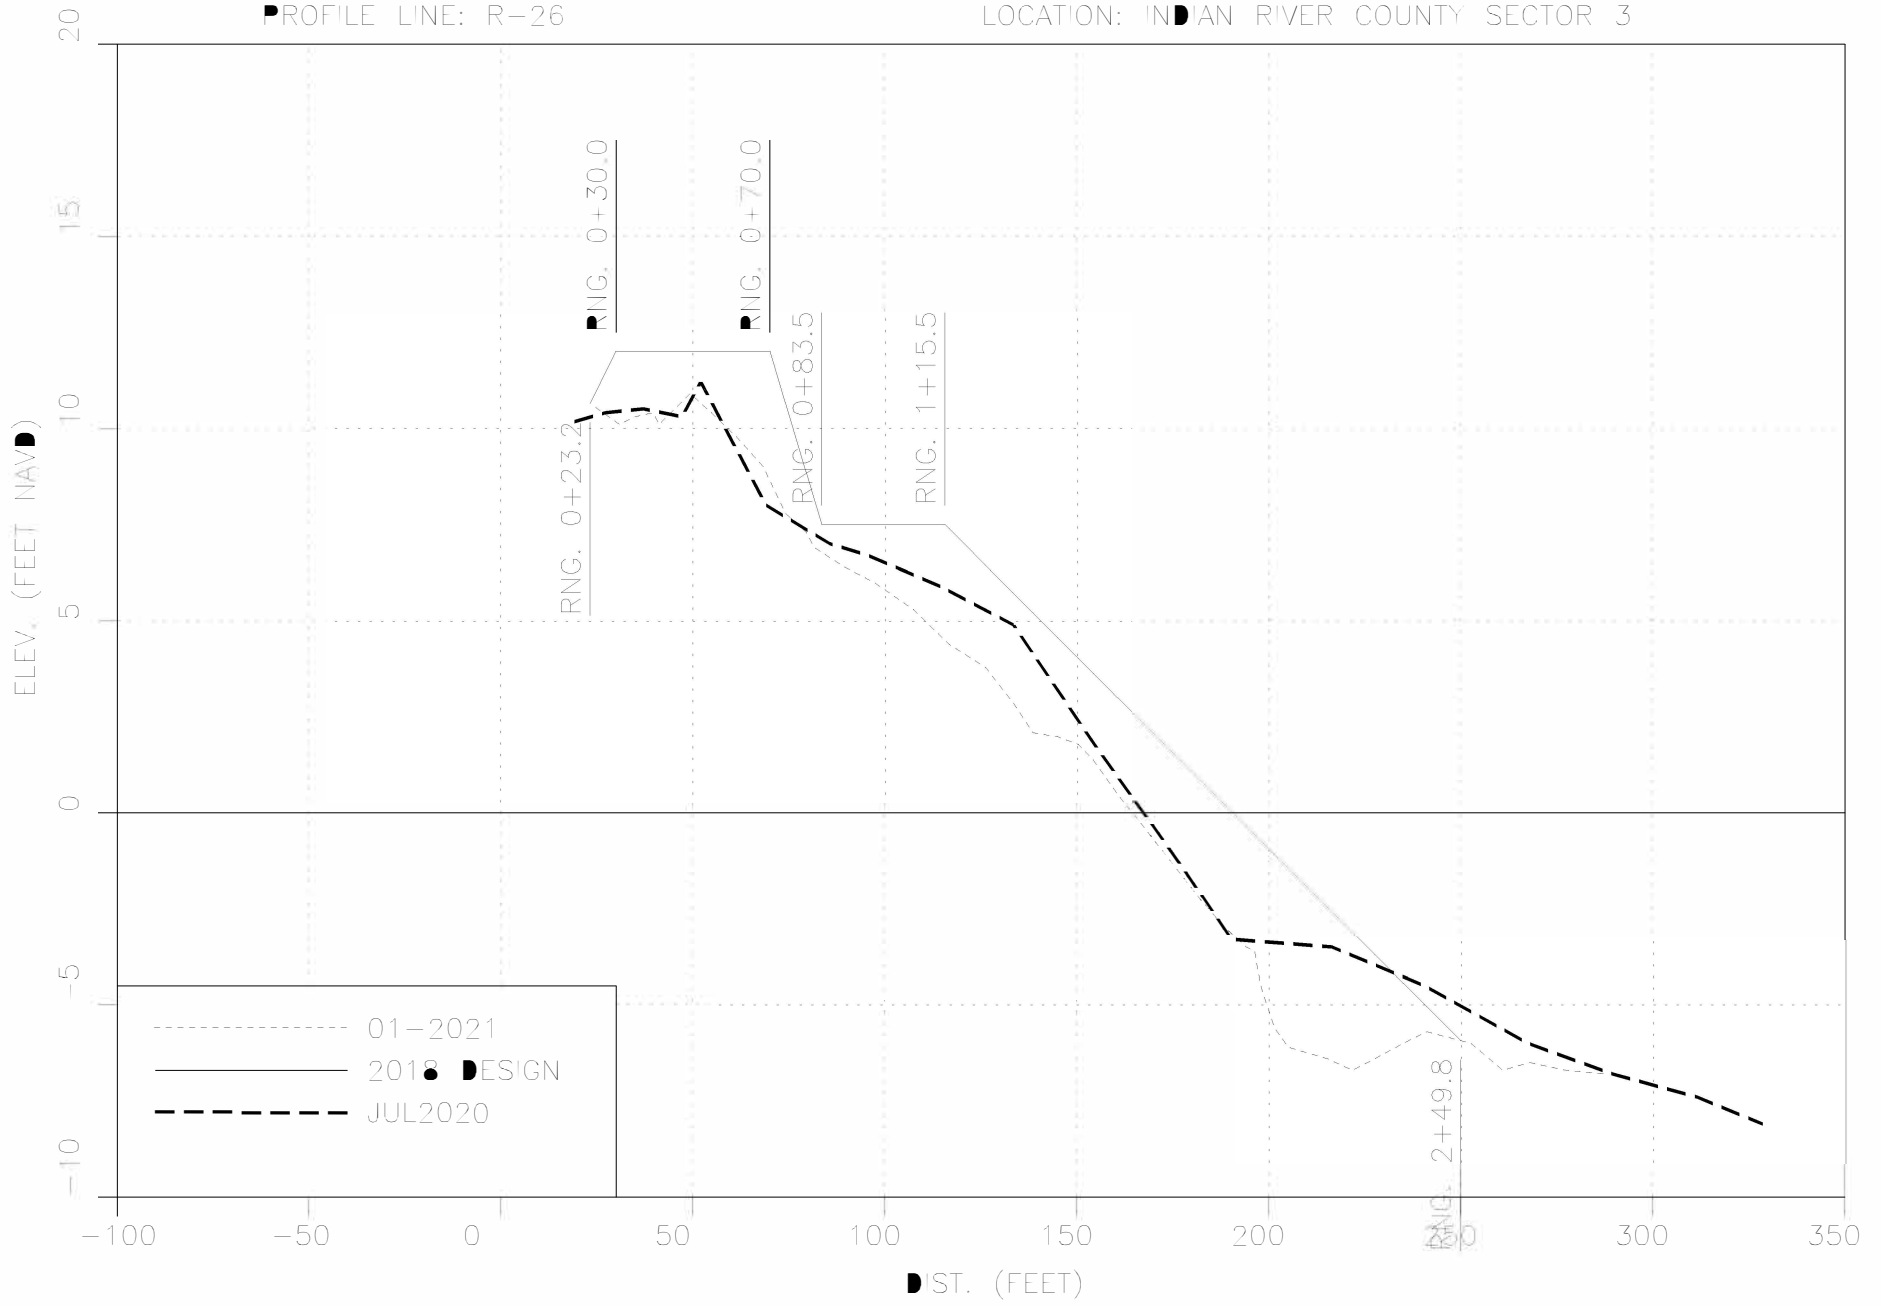

PROFILE LINE: R-22

LOCATION: INDIAN RIVER COUNTY SECTOR 3

PROFILE LINE: R-23

LOCATION: INDIAN RIVER COUNTY SECTOR 3

PROFILE LINE: R-24

LOCATION: INDIAN RIVER COUNTY SECTOR 3

PROFILE LINE: R-25

LOCATION: INDIAN RIVER COUNTY SECTOR 3

PROFILE LINE: R-26

LOCATION: INDIAN RIVER COUNTY SECTOR 3

PROFILE LINE: R-27

LOCATION: INDIAN RIVER COUNTY SECTOR 3

PROFILE LINE: R-28

LOCATION: INDIAN RIVER COUNTY SECTOR 3

LOCATION: INDIAN RIVER COUNTY SECTOR 3

PROFILE LINE: R-2