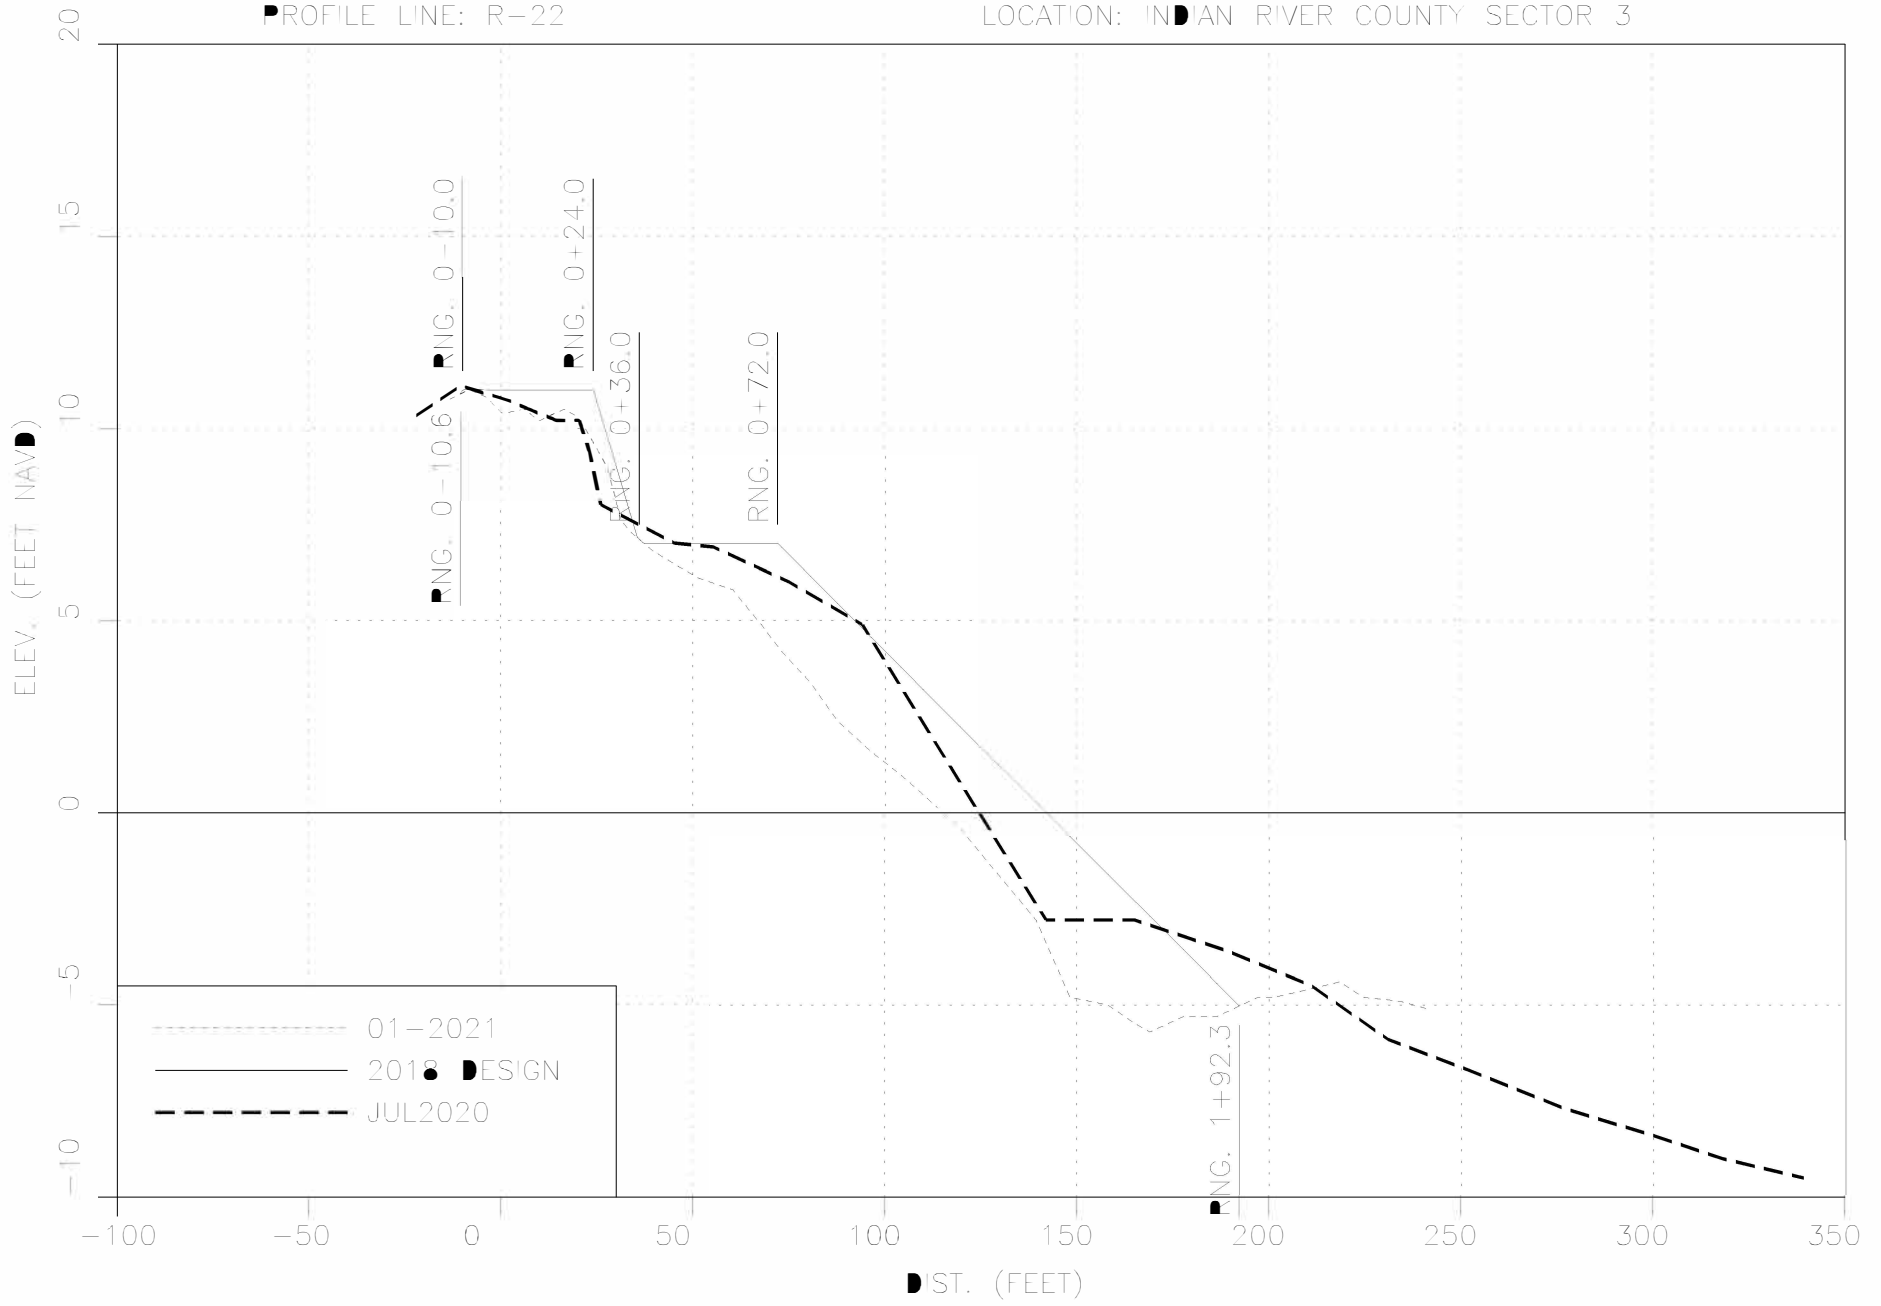

PROFILE LINE: R-22

LOCATION: INDIAN RIVER COUNTY SECTOR 3

PROFILE LINE: R-23

LOCATION: INDIAN RIVER COUNTY SECTOR 3

PROFILE LINE: R-24

LOCATION: INDIAN RIVER COUNTY SECTOR 3

PROFILE LINE: R-25

LOCATION: INDIAN RIVER COUNTY SECTOR 3

PROFILE LINE: R-26

LOCATION: INDIAN RIVER COUNTY SECTOR 3

PROFILE LINE: R-27

LOCATION: INDIAN RIVER COUNTY SECTOR 3

PROFILE LINE: R-28

LOCATION: INDIAN RIVER COUNTY SECTOR 3

LOCATION: INDIAN RIVER COUNTY SECTOR 3

PROFILE LINE: R-2