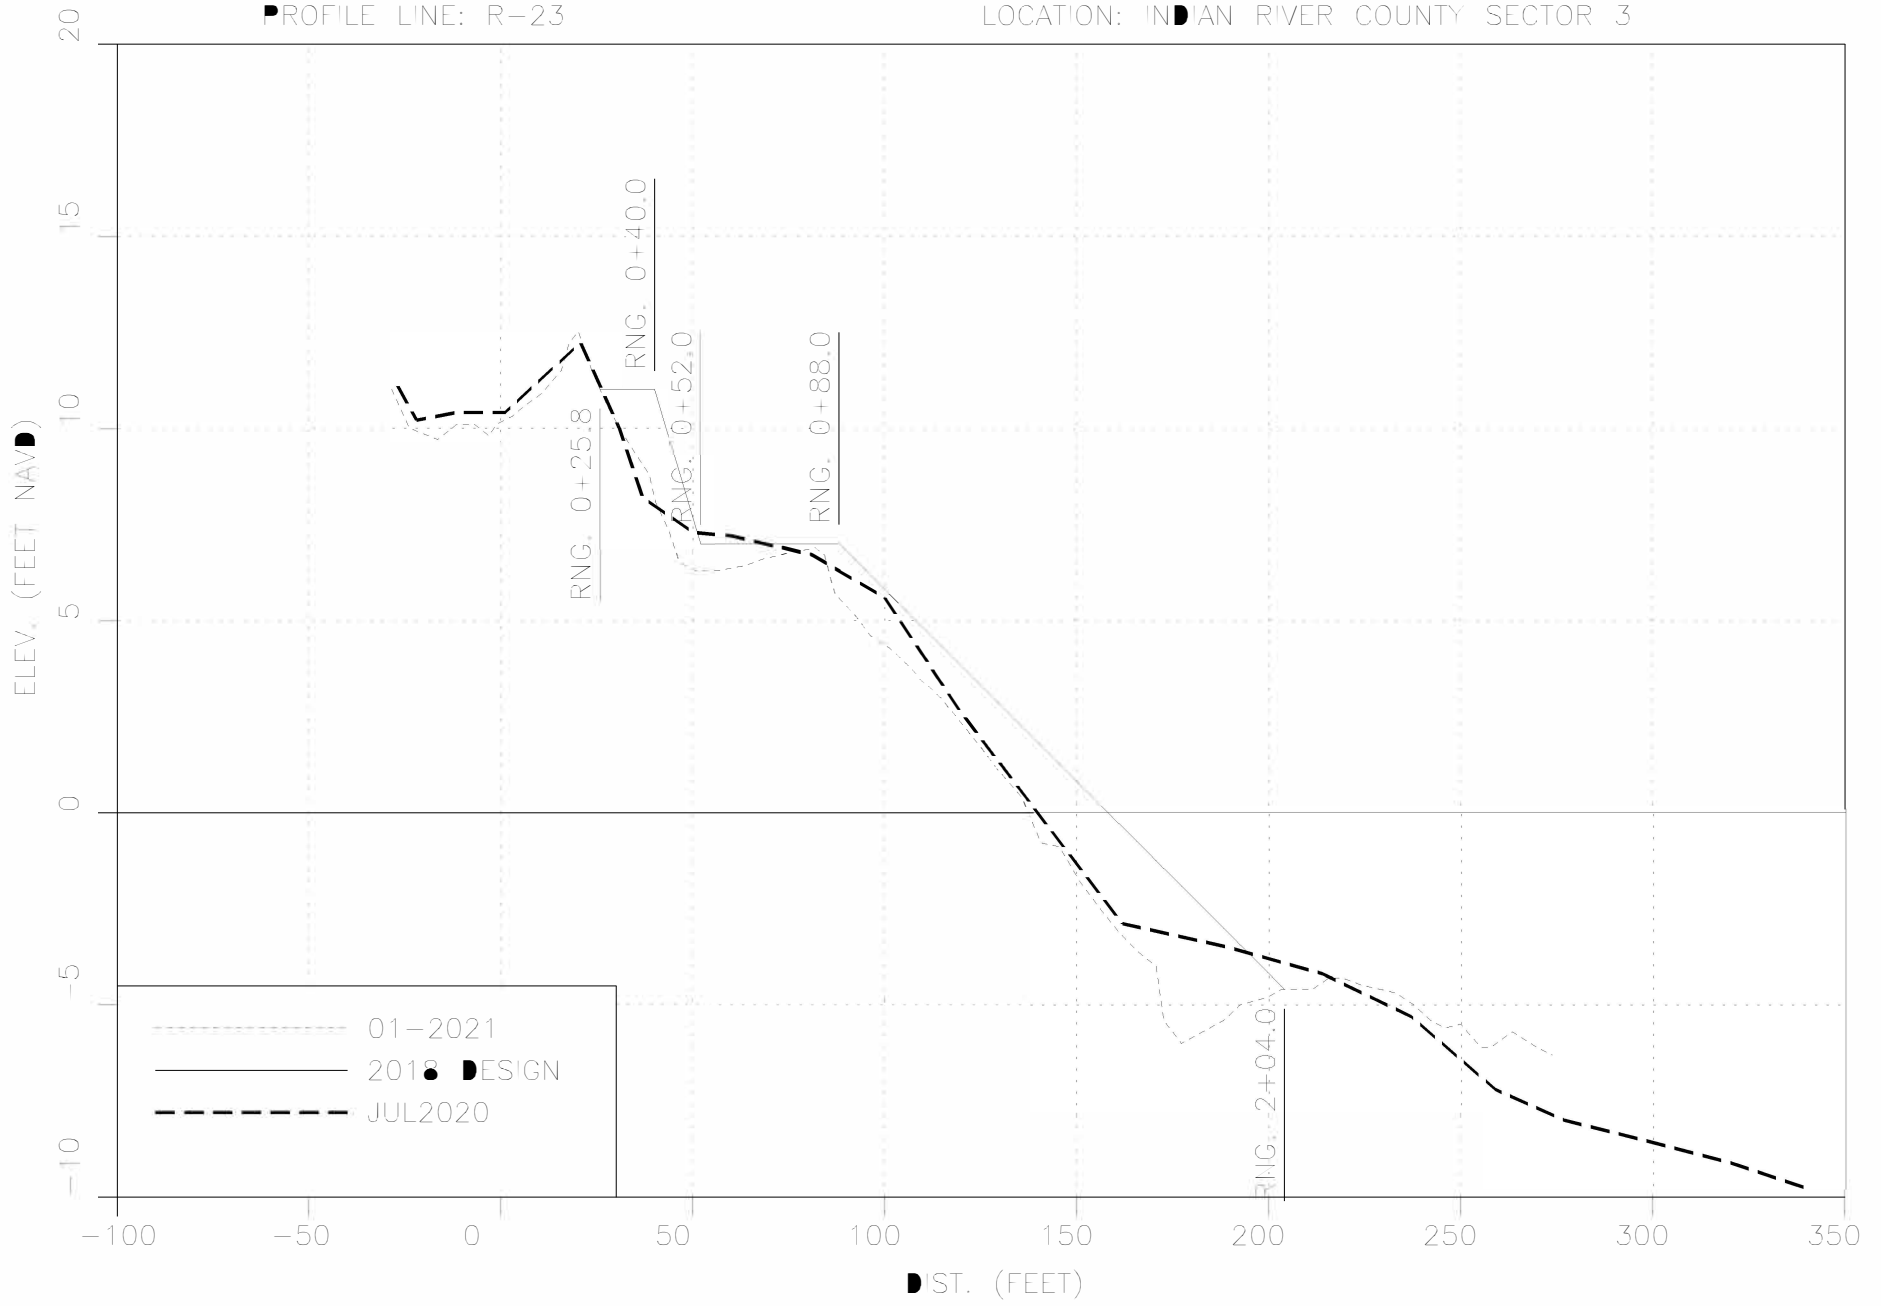

PROFILE LINE: R-22

LOCATION: INDIAN RIVER COUNTY SECTOR 3

PROFILE LINE: R-23

LOCATION: INDIAN RIVER COUNTY SECTOR 3

PROFILE LINE: R-24

LOCATION: INDIAN RIVER COUNTY SECTOR 3

PROFILE LINE: R-25

LOCATION: INDIAN RIVER COUNTY SECTOR 3

PROFILE LINE: R-26

LOCATION: INDIAN RIVER COUNTY SECTOR 3

PROFILE LINE: R-27

LOCATION: INDIAN RIVER COUNTY SECTOR 3

PROFILE LINE: R-28

LOCATION: INDIAN RIVER COUNTY SECTOR 3

LOCATION: INDIAN RIVER COUNTY SECTOR 3

PROFILE LINE: R-2