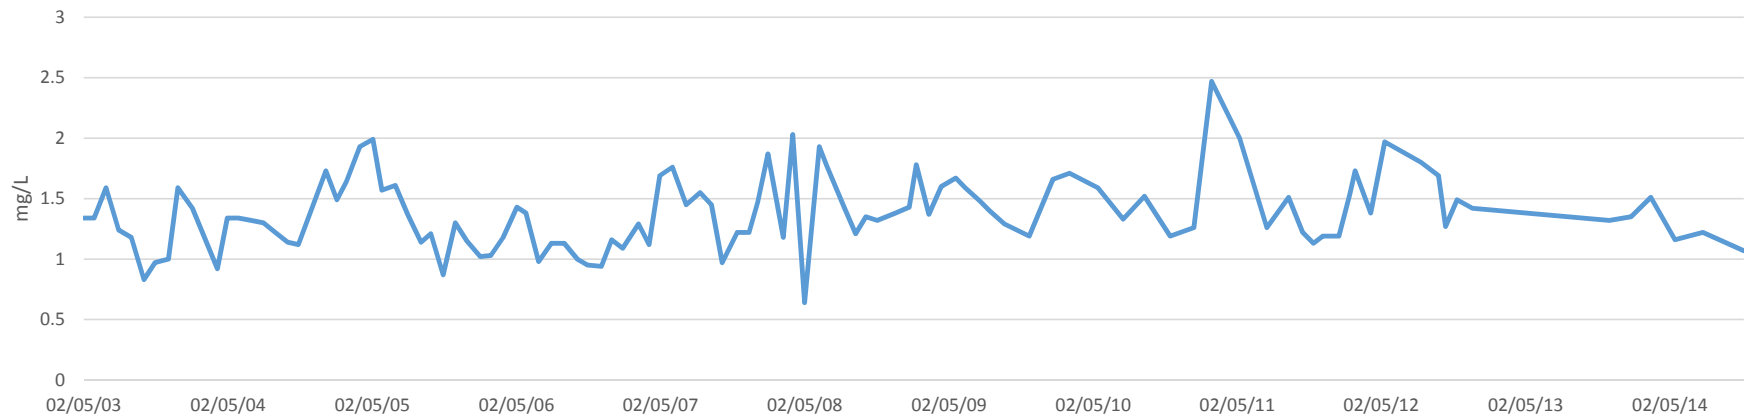

FLORIDA LAKEWATCH IND-BLUE CYPR-3
Total Phosphorus

FLORIDA LAKEWATCH IND-BLUE CYPR-2
Total Nitrogen