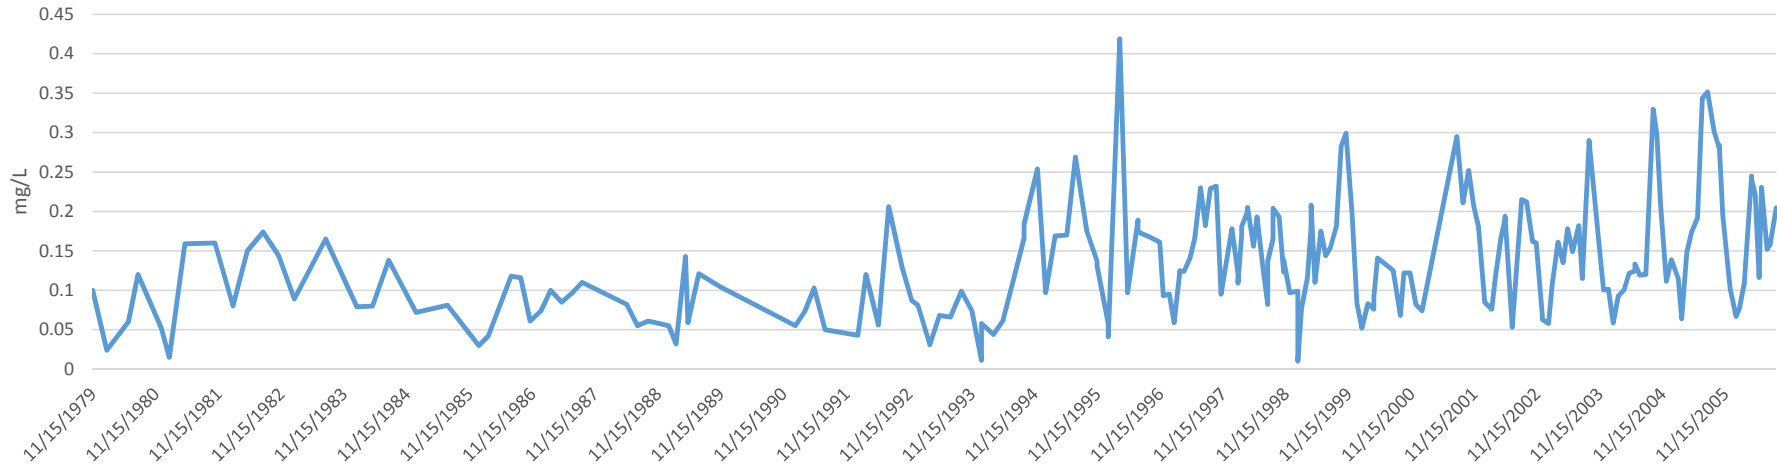

SJRWMD BCT
Total Phosphorus

SJRWMD BCT
Total Nitrogen

SJRWMD BCL
Total Phosphorus

SJRWMD BCL
Total Nitrogen

SJRWMD BCC
Total Phosphorus

SJRWMD BCC
Total Nitrogen

FLORIDA LAKEWATCH IND-BLUE CYPR-1
Total Phosphorus