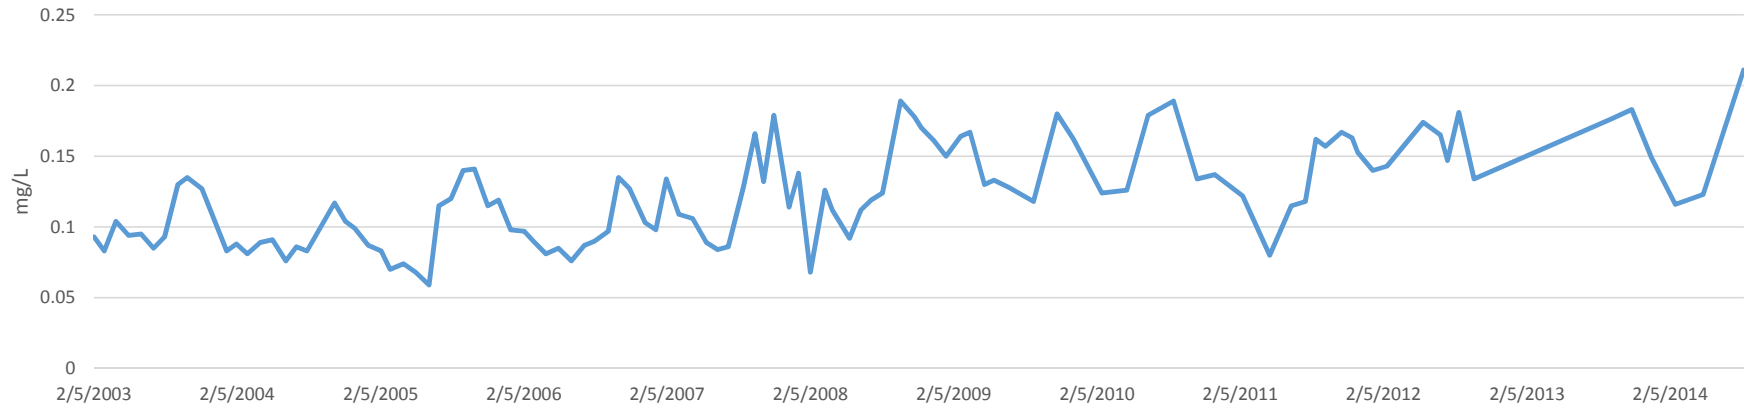

FLORIDA LAKEWATCH IND-BLUE CYPR-2
Total Nitrogen

FLORIDA LAKEWATCH IND-BLUE CYPR-2
Total Phosphorus