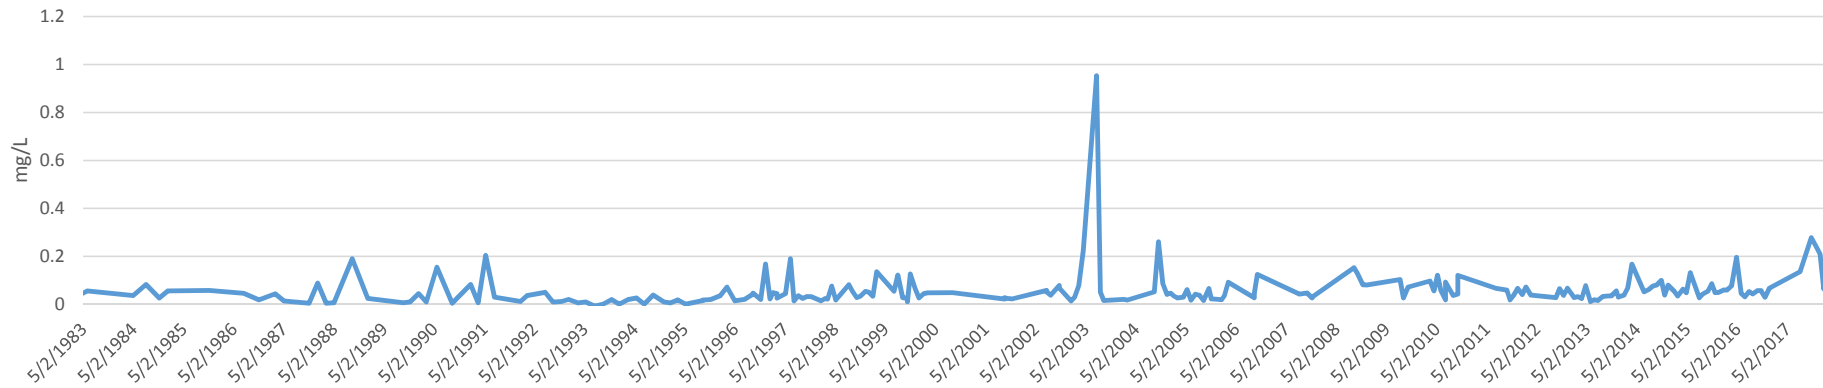

SJRWMD BCT
Total Phosphorus

SJRWMD BCT
Total Nitrogen

SJRWMD BCL
Total Phosphorus

SJRWMD BCL
Total Nitrogen

SJRWMD BCC
Total Phosphorus

SJRWMD BCC
Total Nitrogen

FLORIDA LAKEWATCH IND-BLUE CYPR-1
Total Phosphorus