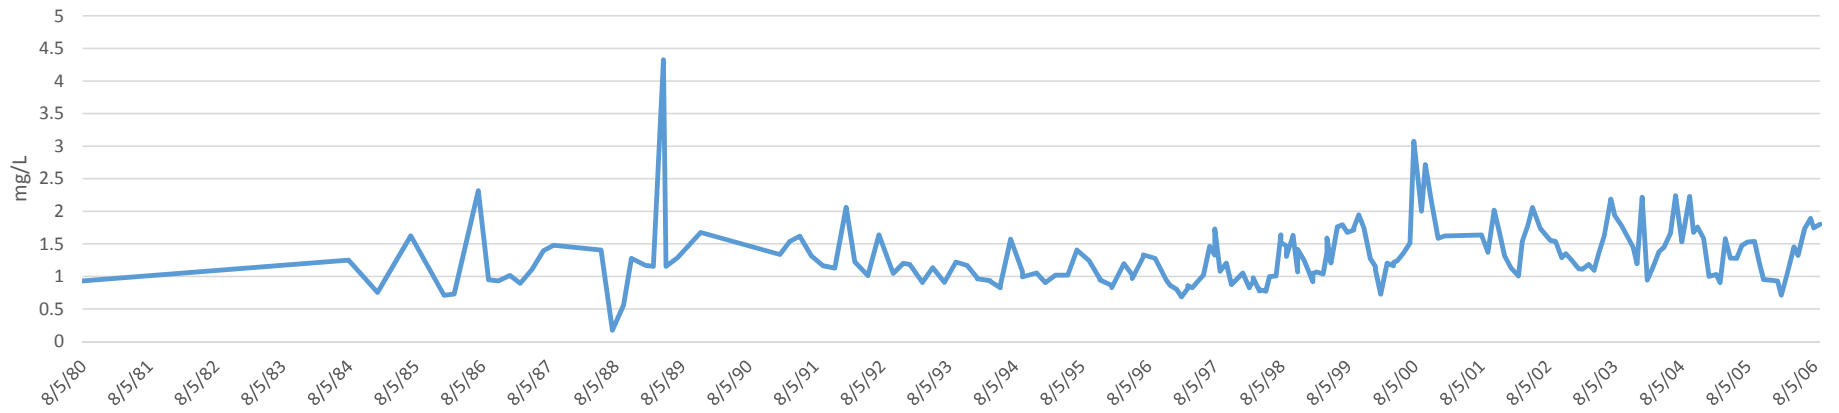

SJRWMD BCT
Total Phosphorus

SJRWMD BCT
Total Nitrogen

SJRWMD BCL
Total Phosphorus

SJRWMD BCL
Total Nitrogen

SJRWMD BCC
Total Phosphorus

SJRWMD BCC
Total Nitrogen

FLORIDA LAKEWATCH IND-BLUE CYPR-1
Total Phosphorus