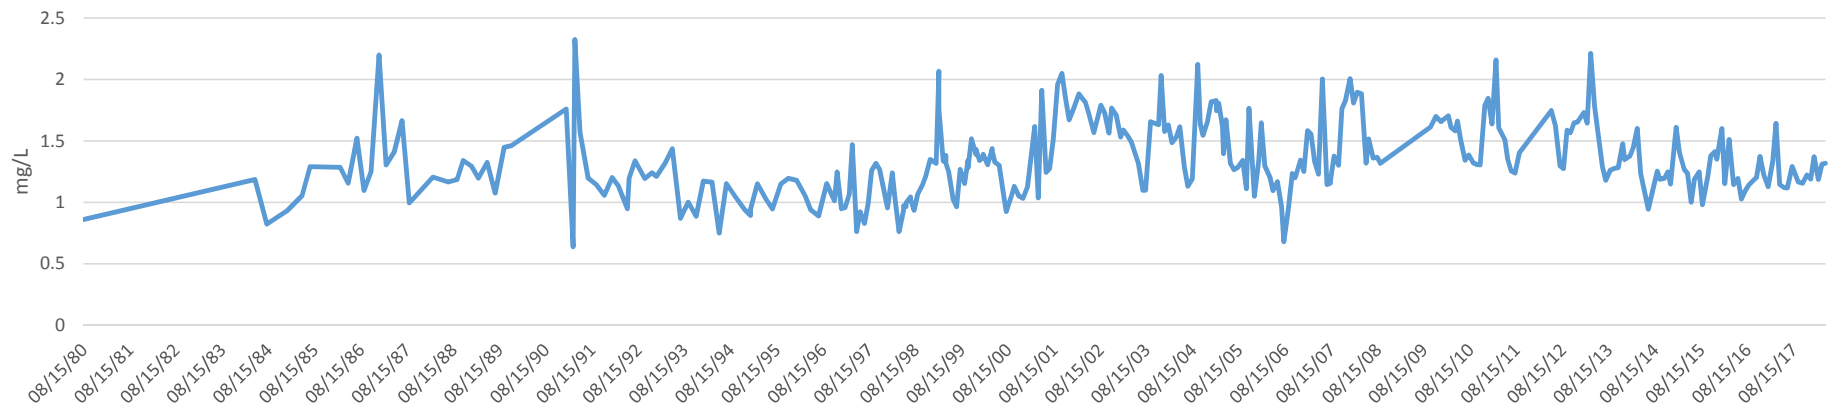

SJRWMD BCT
Total Phosphorus

SJRWMD BCT
Total Nitrogen

SJRWMD BCL
Total Phosphorus

SJRWMD BCL
Total Nitrogen

SJRWMD BCC
Total Phosphorus

SJRWMD BCC
Total Nitrogen

FLORIDA LAKEWATCH IND-BLUE CYPR-1
Total Phosphorus