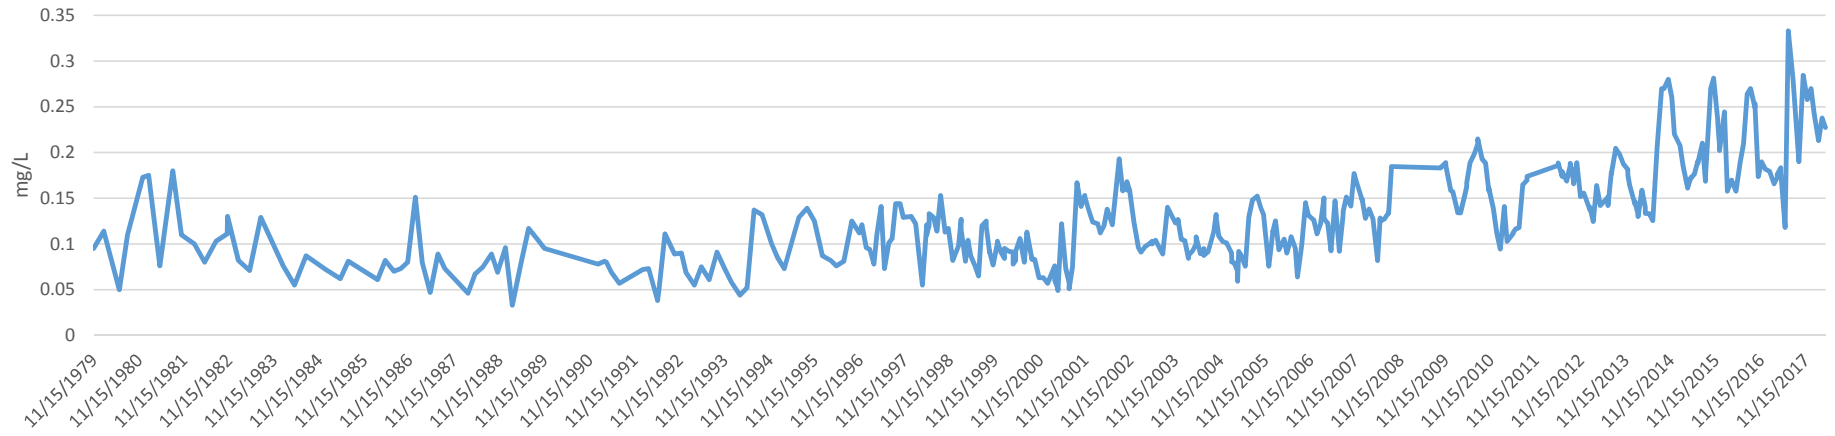

SJRWMD BCT
Total Phosphorus

SJRWMD BCT
Total Nitrogen

SJRWMD BCL
Total Phosphorus

SJRWMD BCL
Total Nitrogen

SJRWMD BCC
Total Phosphorus

SJRWMD BCC
Total Nitrogen

FLORIDA LAKEWATCH IND-BLUE CYPR-1
Total Phosphorus