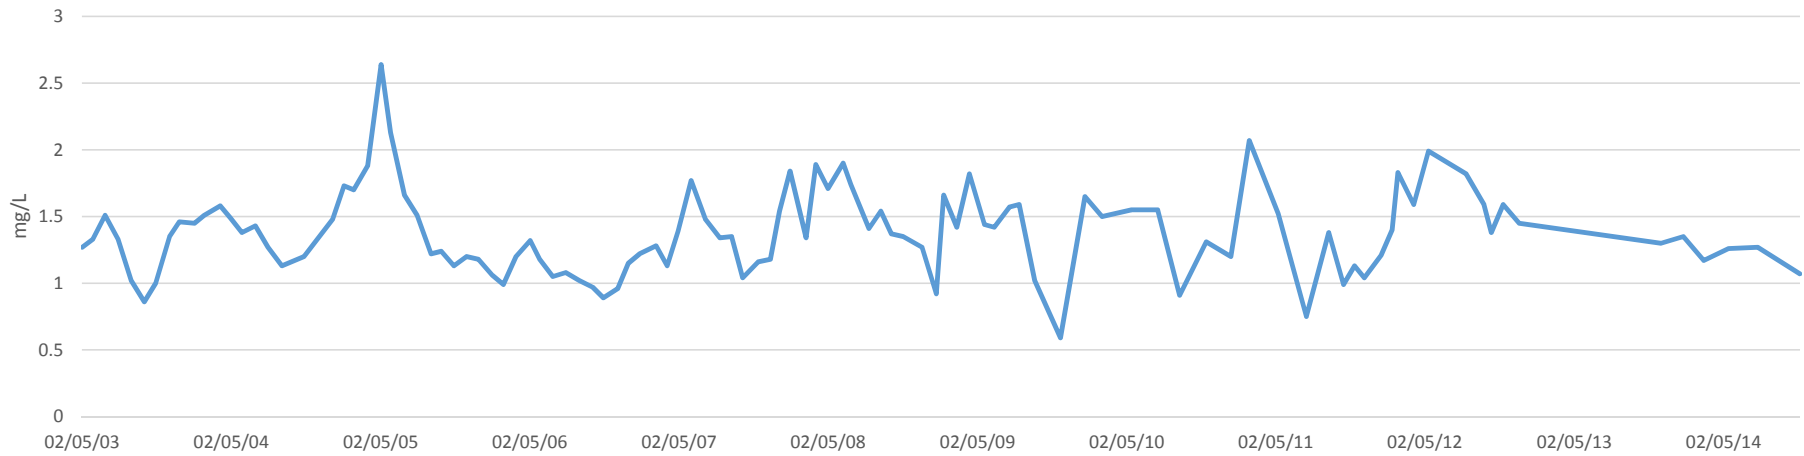

FLORIDA LAKEWATCH IND-BLUE CYPR-2
Total Phosphorus

FLORIDA LAKEWATCH IND-BLUE CYPR-1
Total Nitrogen