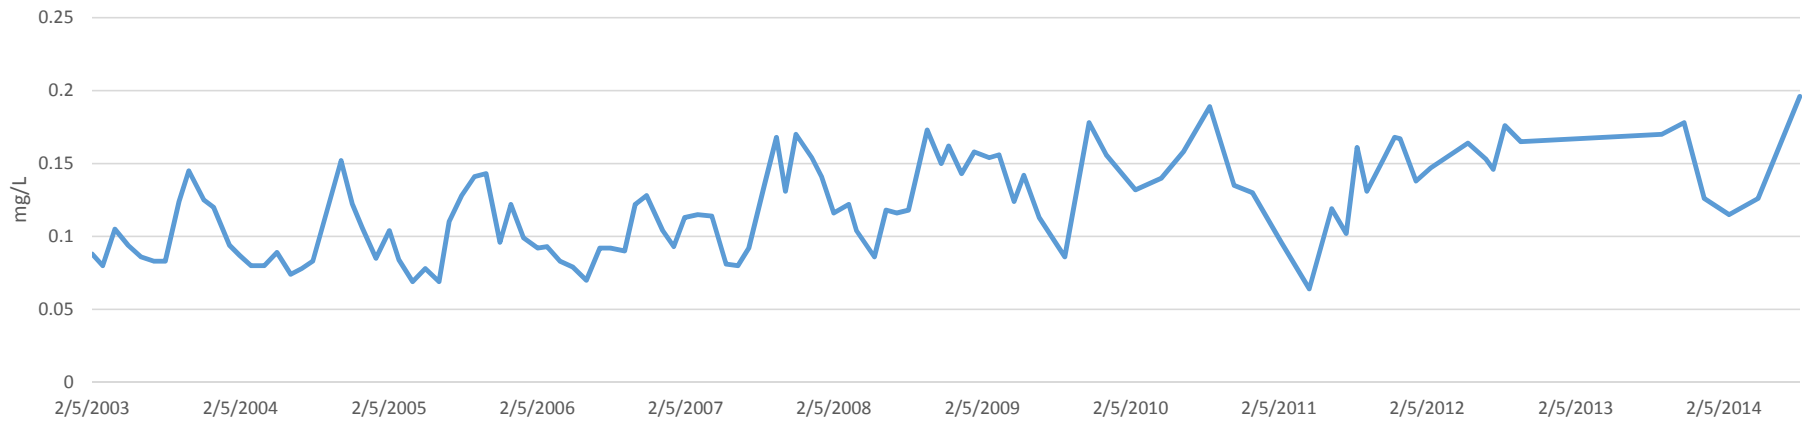

SJRWMD BCT
Total Phosphorus

SJRWMD BCT
Total Nitrogen

SJRWMD BCL
Total Phosphorus

SJRWMD BCL
Total Nitrogen

SJRWMD BCC
Total Phosphorus

SJRWMD BCC
Total Nitrogen

FLORIDA LAKEWATCH IND-BLUE CYPR-1
Total Phosphorus