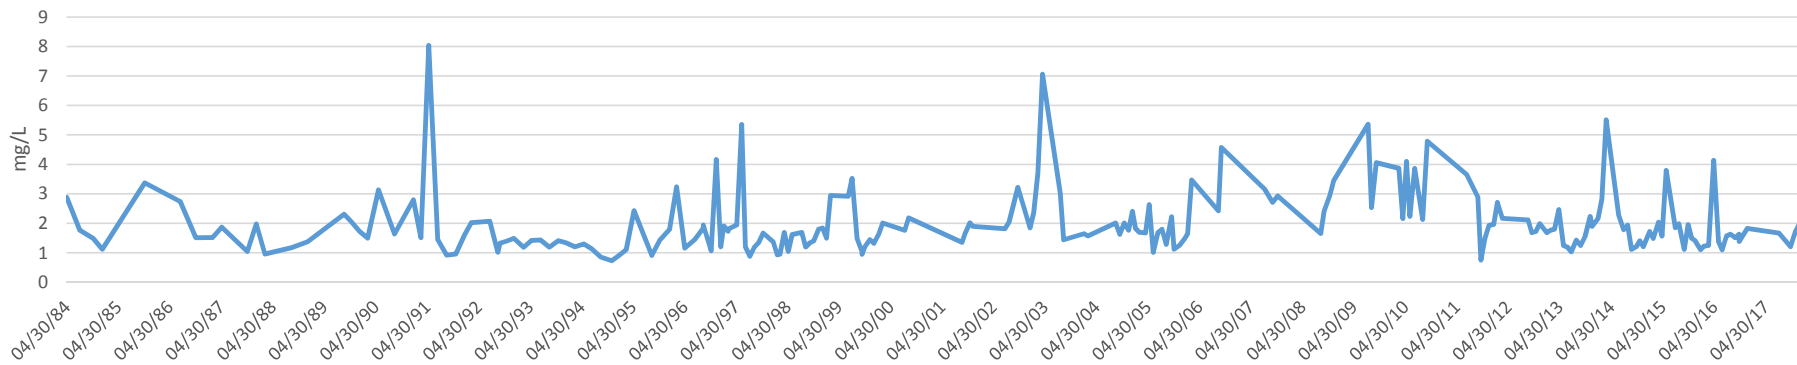

SJRWMD BCT
Total Phosphorus

SJRWMD BCT
Total Nitrogen

SJRWMD BCL
Total Phosphorus

SJRWMD BCL
Total Nitrogen

SJRWMD BCC
Total Phosphorus

SJRWMD BCC
Total Nitrogen

FLORIDA LAKEWATCH IND-BLUE CYPR-1
Total Phosphorus