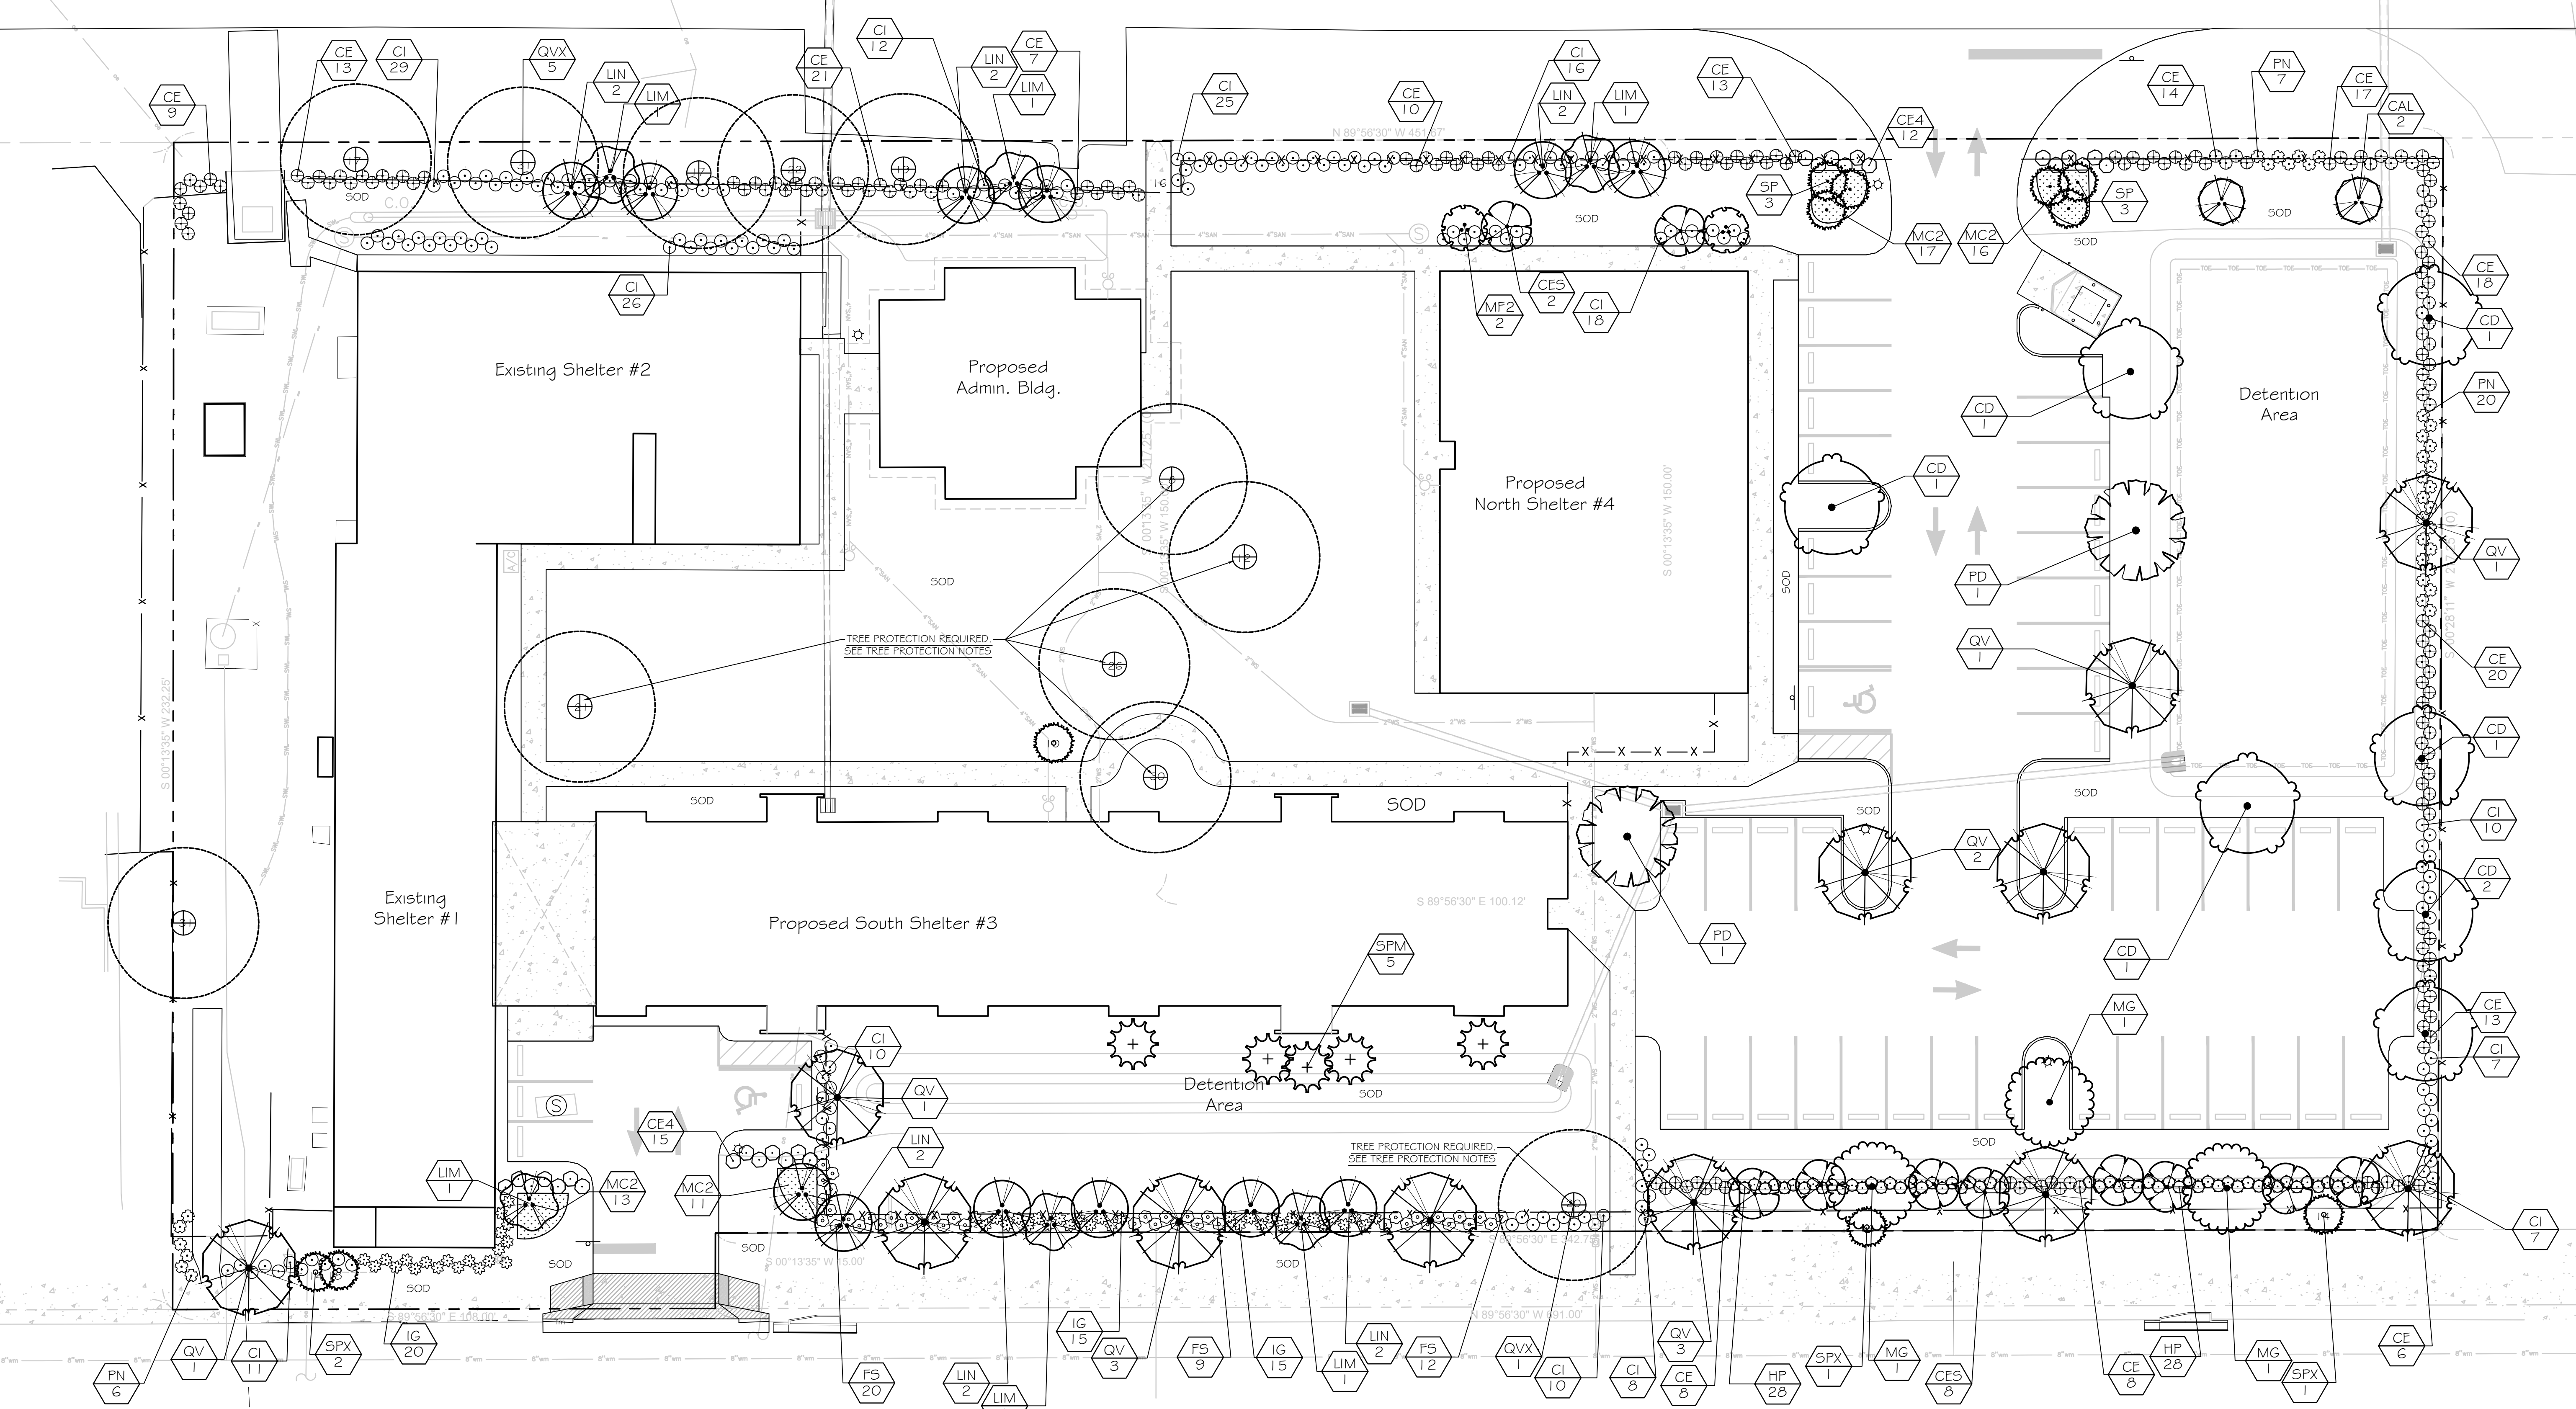

SIGNATURE

DATE

4th Place / Charlie Harris Rd.

4th Street / Citrus Road

HOPE FOR FAMILIES
715 4TH Place - Vero Beach, FL
LANDSCAPE PLAN

Job No. 23023
Drawn By RP
Checked By RP
Approved By
Submission Dates 9-29-23

Revision Dates 11-20-23