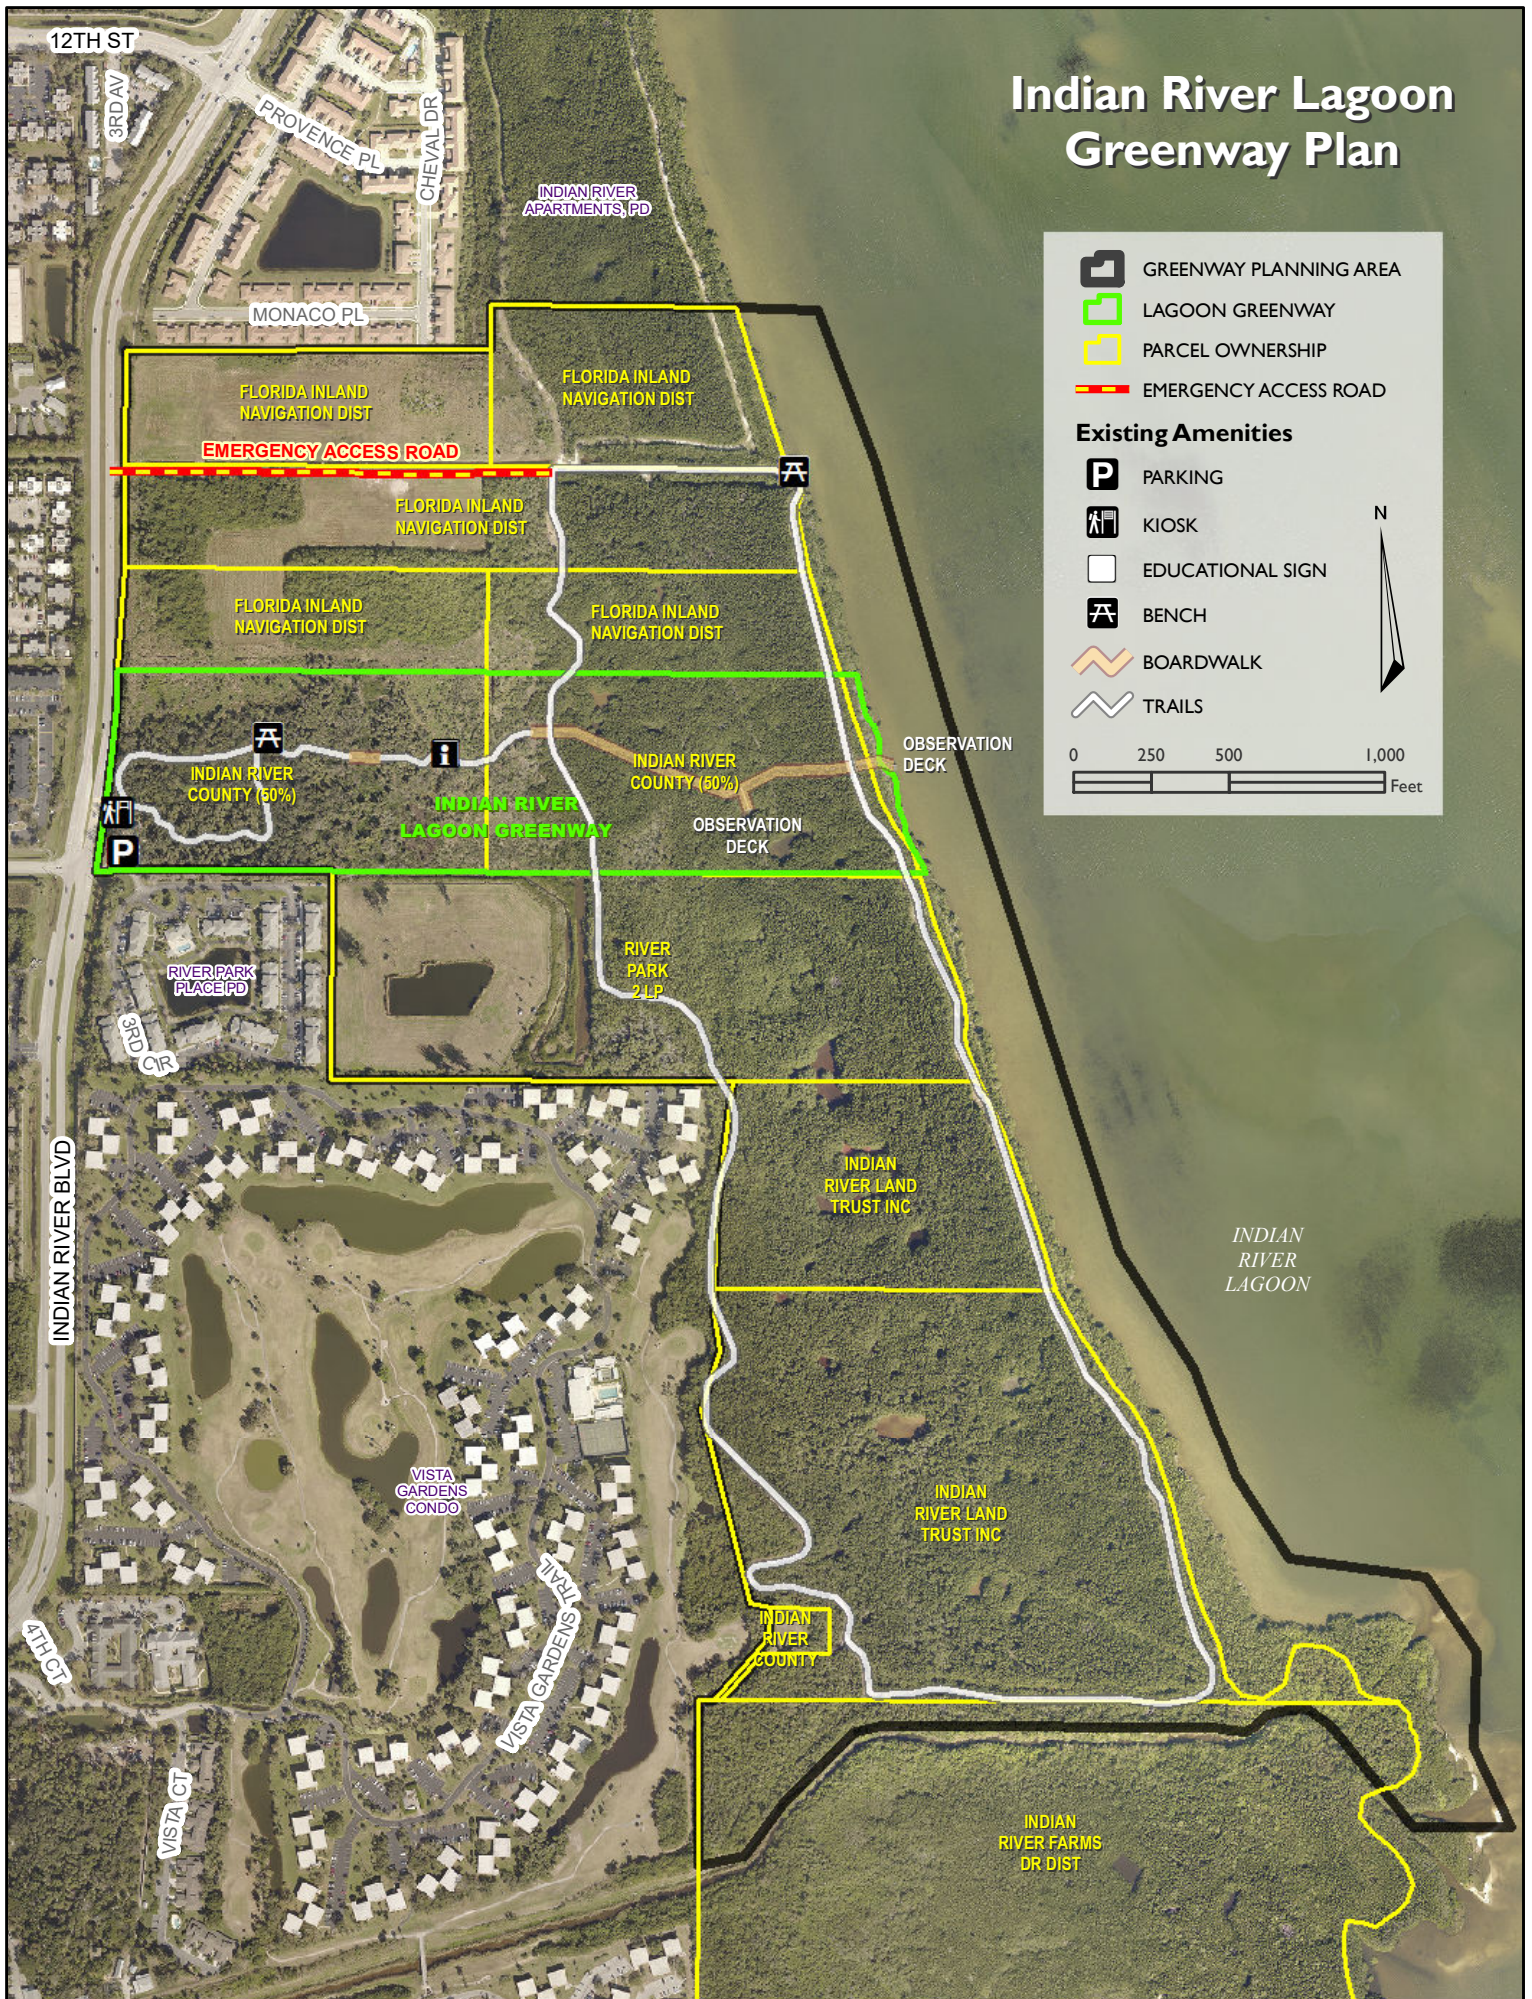

# Indian River Lagoon Greenway Plan

GREENWAY PLANNING AREA

LAGOON GREENWAY

PARCEL OWNERSHIP

EMERGENCY ACCESS ROAD

### Existing Amenities

PARKING

KIOSK

EDUCATIONAL SIGN

BENCH

BOARDWALK

TRAILS