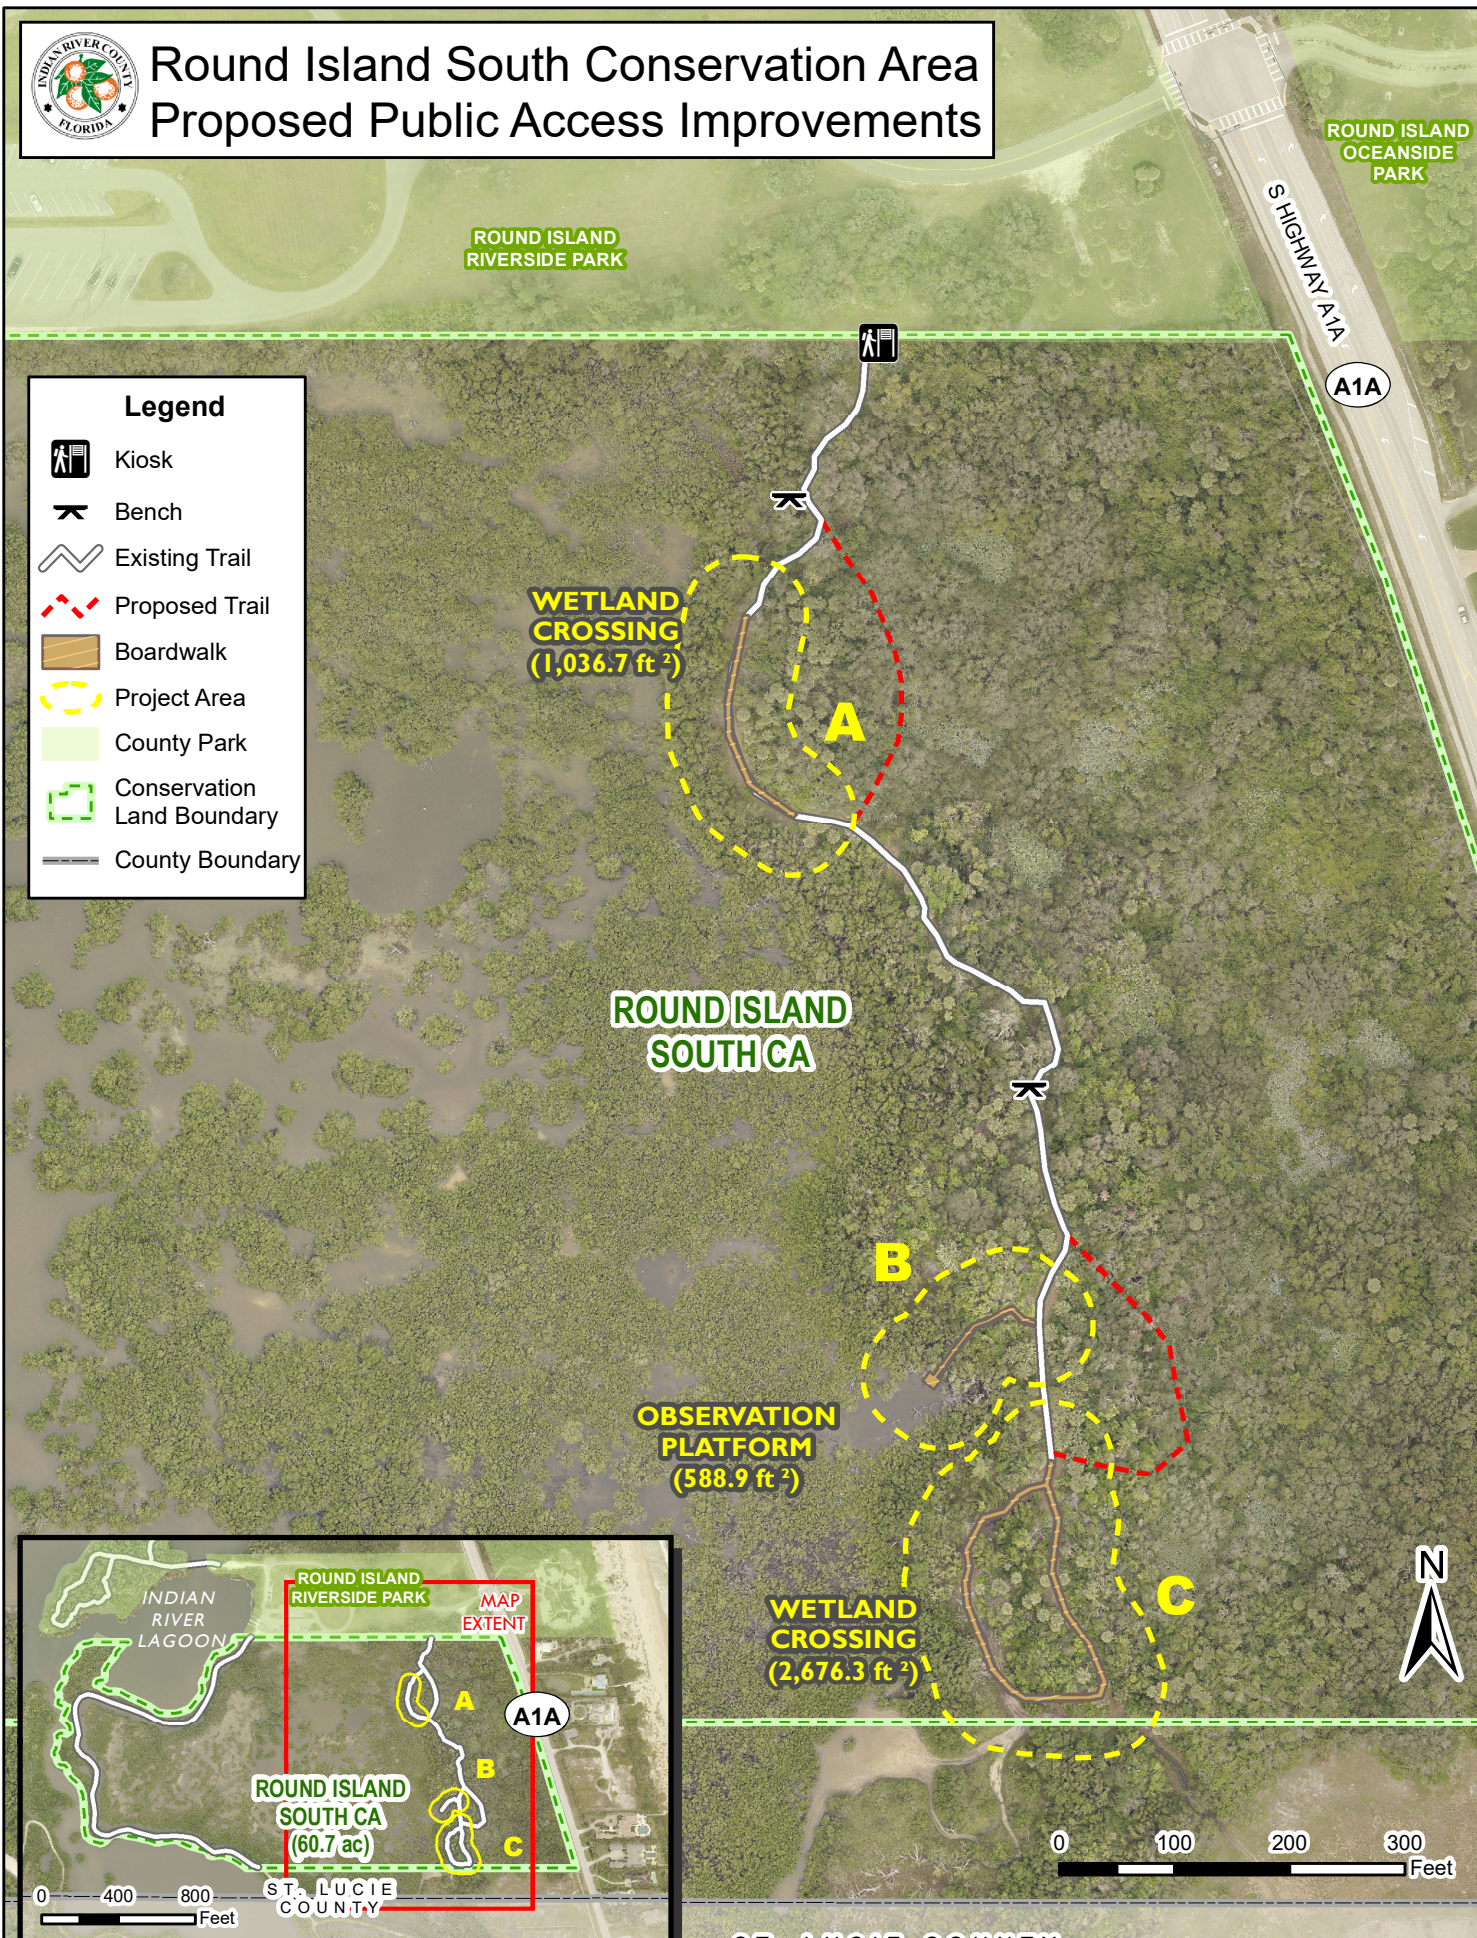

Round Island South Conservation Area Proposed Public Access Improvements

Data Sources: IRCGIS, IRC Parks, Aerial Imagery: Pictometry, Jan 2018

ST. LUCIE COUNTY