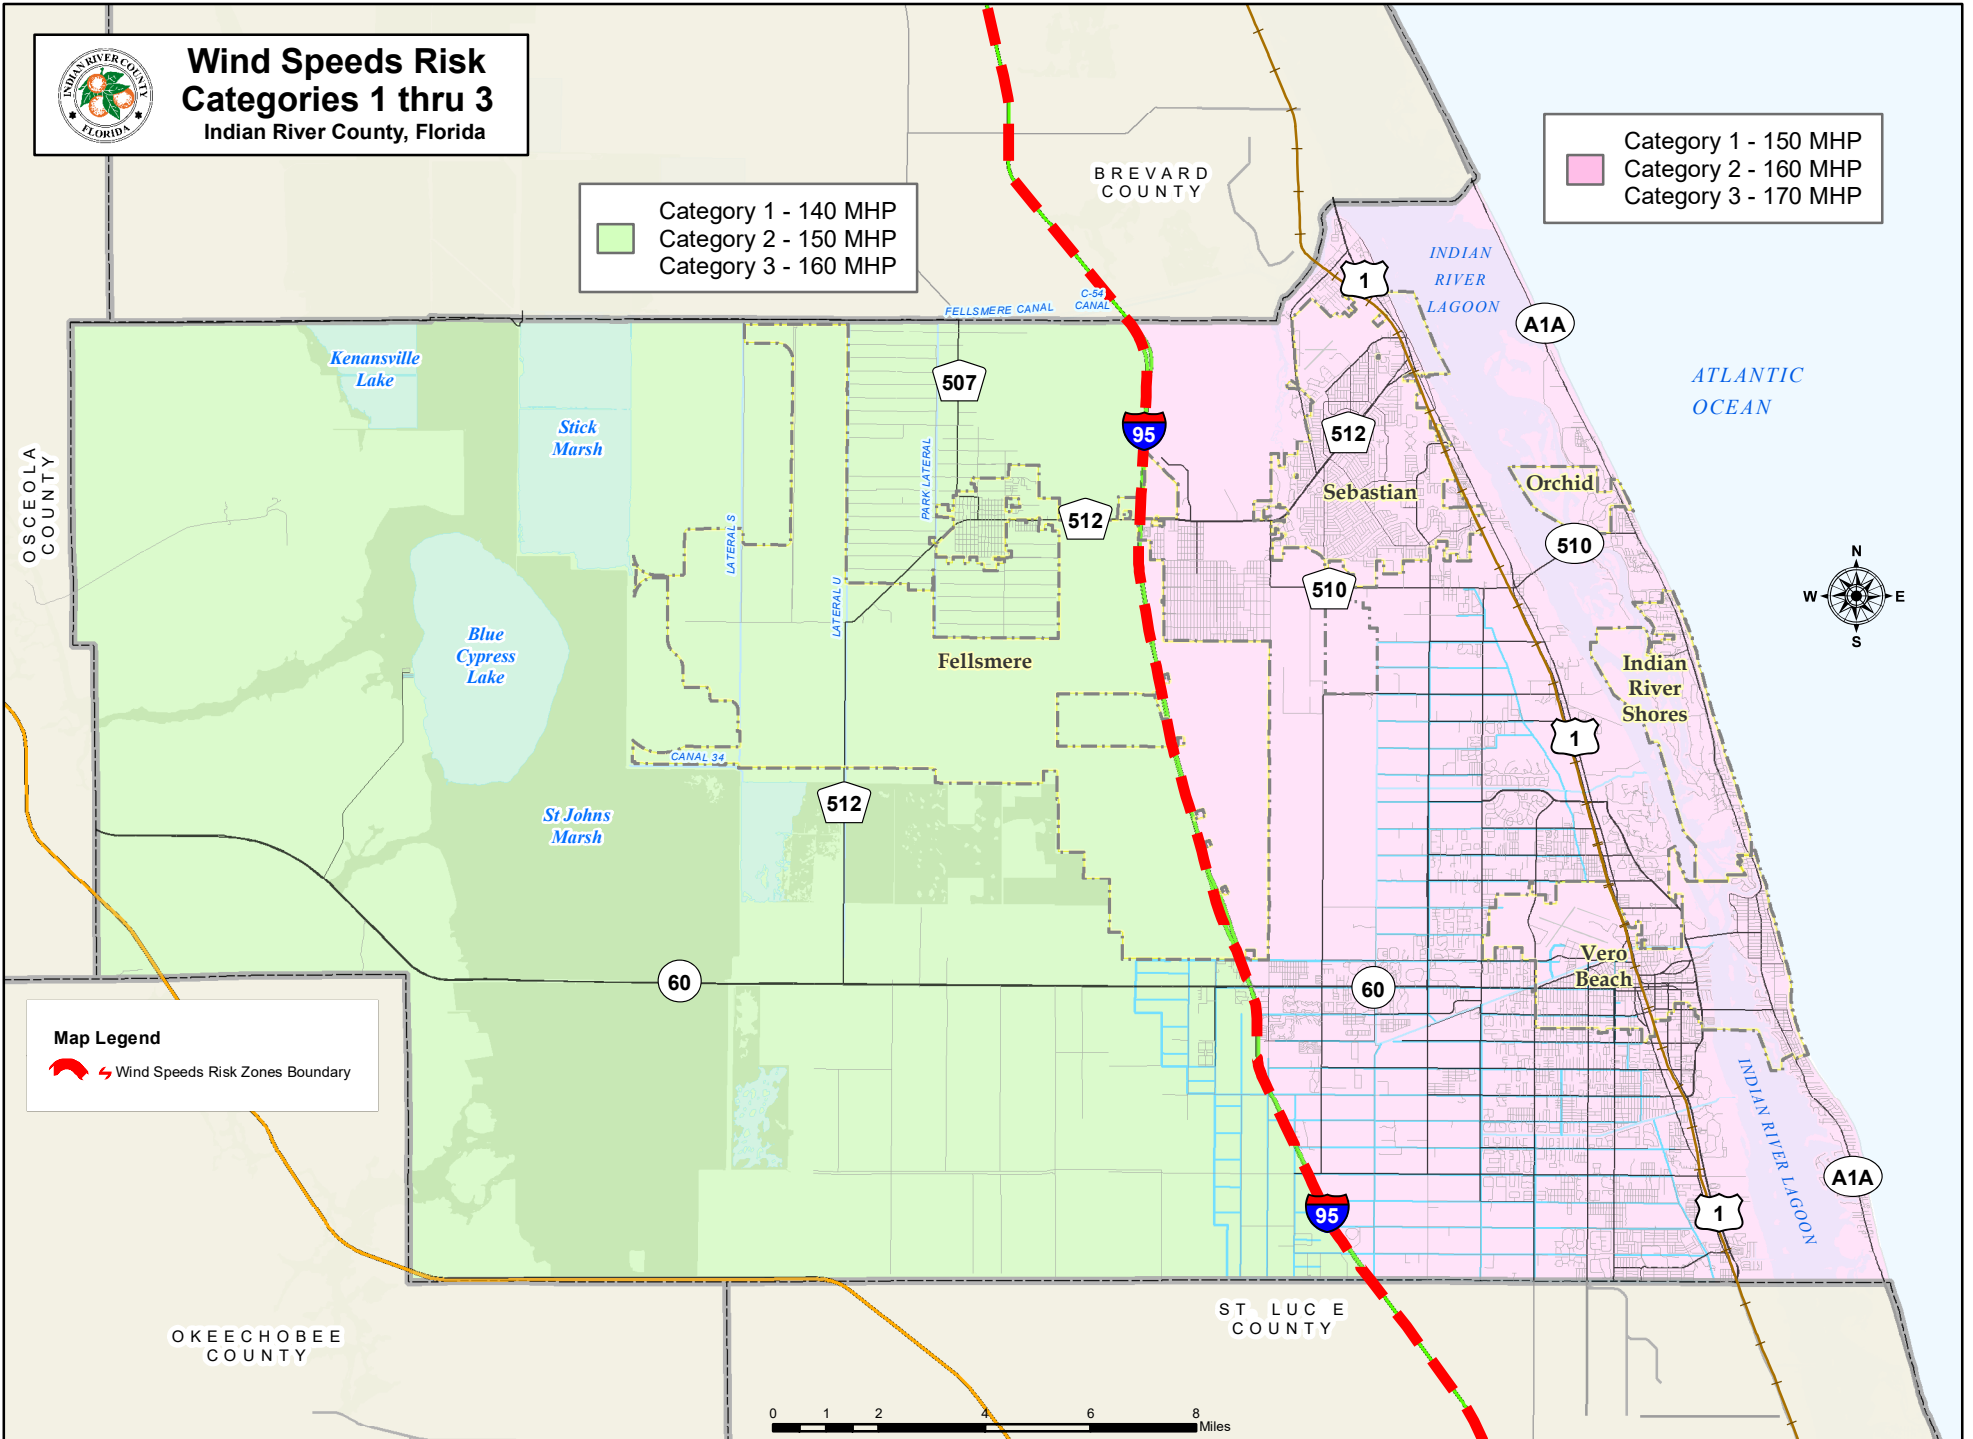

Wind Speeds Risk Categories 1 thru 3

Indian River County, Florida

Category 1 - 140 MHP
 Category 2 - 150 MHP
 Category 3 - 160 MHP

Category 1 - 150 MHP
 Category 2 - 160 MHP
 Category 3 - 170 MHP

Map Legend

Wind Speeds Risk Zones Boundary